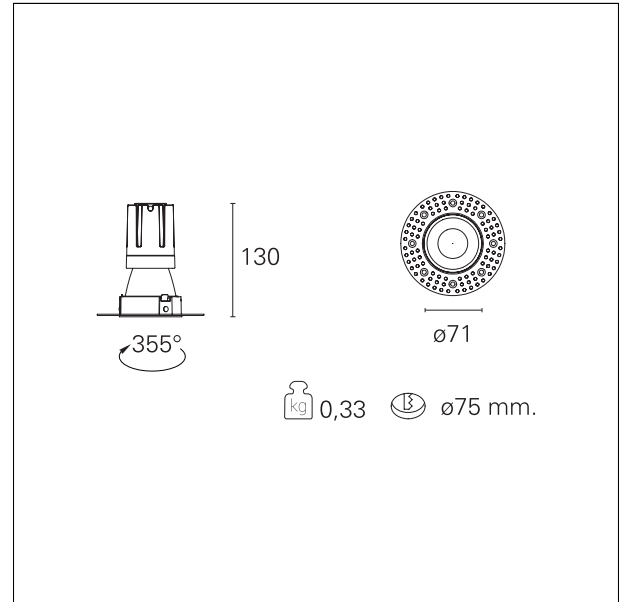

#### DESCRIPTION

Nemo TL is the trimless series of the Nemo family designed for installations in plasterboard false ceilings with no visible edge. Models up to 24W are equipped with a pre-drilled fixed frame for direct fixing of the luminaire to the false ceiling; The 33W and 42W models are equipped with height-adjustable fixing frame. Nemo TL Comfort is the solution for installations with maximum visual comfort; thanks to its 48 ° cut off, the TL Comfort version of the Nemo series guarantees maximum control of direct glare. The lighting modules are all equipped with the latest generation of LEDs (CRI > 90 and SDCM < 3). The interchangeable secondary reflectors are available in four different satin finishes and allow you to aesthetically characterize the system even after the first installation without changing the lighting performance. The safety cable supplied prevents accidental drops and the "fast plug" connection system to the driver allows quick and safe installation.

#### PRODUCTS CHARACTERISTICS

installation type	<b>trimless recessed</b>
material	<b>Aluminum</b>
Color	<b>Matt white</b>
Power	<b>15 W</b>
Lumen output - Full emission	<b>1440 lm</b>
Efficacy	<b>96 lm/W</b>
Diameter	<b>Ø 71 mm.</b>
Dimensions	<b>h 130 mm.</b>
net weight	<b>0,33 kg.</b>

#### HOLE RECESS DIMENSIONS

hole recess diameter	<b>Ø 75 mm.</b>
----------------------	-----------------