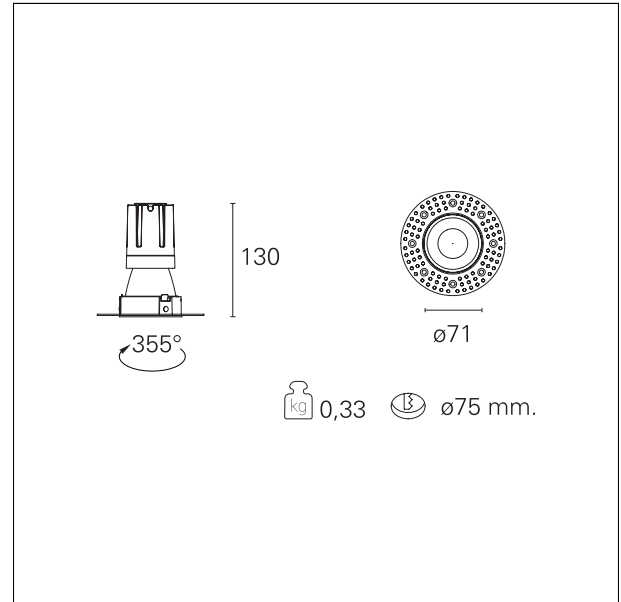

#### DESCRIPTION

Nemo TL is the trimless series of the Nemo family designed for installations in plasterboard false ceilings with no visible edge. Models up to 24W are equipped with a pre-drilled fixed frame for direct fixing of the luminaire to the false ceiling; The 33W and 42W models are equipped with height-adjustable fixing frame. Nemo TL Comfort is the solution for installations with maximum visual comfort; thanks to its 48 ° cut off, the TL Comfort version of the Nemo series guarantees maximum control of direct glare. The lighting modules are all equipped with the latest generation of LEDs (CRI > 90 and SDCM < 3). The interchangeable secondary reflectors are available in four different satin finishes and allow you to aesthetically characterize the system even after the first installation without changing the lighting performance. The safety cable supplied prevents accidental drops and the "fast plug" connection system to the driver allows quick and safe installation.

#### PRODUCTS CHARACTERISTICS

installation type	<b>trimless recessed</b>
material	<b>Aluminum</b>
Color	<b>Matt white</b>
Power	<b>15 W</b>
Lumen output - Full emission	<b>1402 lm</b>
Efficacy	<b>93 lm/W</b>
Diameter	<b>Ø 71 mm.</b>
Dimensions	<b>h 130 mm.</b>
net weight	<b>0,33 kg.</b>

#### HOLE RECESS DIMENSIONS

hole recess diameter	<b>Ø 75 mm.</b>
----------------------	-----------------