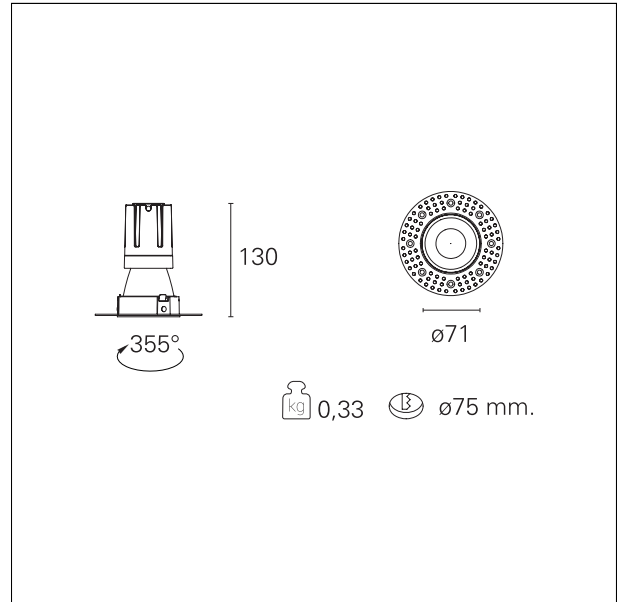

#### DESCRIPTION

Nemo TL is the trimless series of the Nemo family designed for installations in plasterboard false ceilings with no visible edge. Models up to 24W are equipped with a pre-drilled fixed frame for direct fixing of the luminaire to the false ceiling; The 33W and 42W models are equipped with height-adjustable fixing frame. Nemo TL Comfort is the solution for installations with maximum visual comfort; thanks to its 48 ° cut off, the TL Comfort version of the Nemo series guarantees maximum control of direct glare. The lighting modules are all equipped with the latest generation of LEDs (CRI > 90 and SDCM < 3). The interchangeable secondary reflectors are available in four different satin finishes and allow you to aesthetically characterize the system even after the first installation without changing the lighting performance. The safety cable supplied prevents accidental drops and the "fast plug" connection system to the driver allows quick and safe installation.

#### PRODUCTS CHARACTERISTICS

installation type	<b>trimless recessed</b>
material	<b>Aluminum</b>
Color	<b>Matt white</b>
Power	<b>15 W</b>
Lumen output - Full emission	<b>1402 lm</b>
Efficacy	<b>93 lm/W</b>
Diameter	<b>Ø 71 mm.</b>
Dimensions	<b>h 130 mm.</b>
net weight	<b>0,33 kg.</b>

#### HOLE RECESS DIMENSIONS

hole recess diameter	<b>Ø 75 mm.</b>
----------------------	-----------------