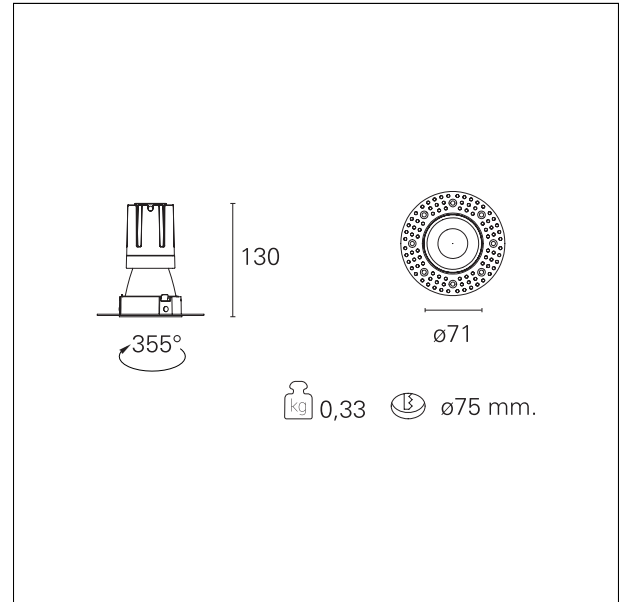

Nemo TL Comfort

RTT22212 - Trimless + Matt White Reflector - 15 W - 1450 lumen / 4000 K / CRI >90

DESCRIPTION

Nemo TL is the trimless series of the Nemo family designed for installations in plasterboard false ceilings with no visible edge. Models up to 24W are equipped with a pre-drilled fixed frame for direct fixing of the luminaire to the false ceiling; The 33W and 42W models are equipped with height-adjustable fixing frame. Nemo TL Comfort is the solution for installations with maximum visual comfort; thanks to its 48 ° cut off, the TL Comfort version of the Nemo series guarantees maximum control of direct glare. The lighting modules are all equipped with the latest generation of LEDs (CRI > 90 and SDCM < 3). The interchangeable secondary reflectors are available in four different satin finishes and allow you to aesthetically characterize the system even after the first installation without changing the lighting performance. The safety cable supplied prevents accidental drops and the "fast plug" connection system to the driver allows quick and safe installation.

Switch

On+Off

PRODUCTS CHARACTERISTICS

| | |
|------------------------------|--------------------------|
| installation type | trimless recessed |
| material | Aluminum |
| Color | Matt white |
| Power | 15 W |
| Lumen output - Full emission | 1436 lm |
| Efficacy | 96 lm/W |
| Diameter | Ø 71 mm. |
| Dimensions | h 130 mm. |
| net weight | 0,33 kg. |

MECHANICAL CHARACTERISTICS

| | |
|------------------------------|-------------|
| optical compartment IP rate | IP40 |
| recessed compartment IP rate | IP20 |
| IK | IK02 |

HOLE RECESS DIMENSIONS

| | |
|----------------------|-----------------|
| hole recess diameter | Ø 75 mm. |
|----------------------|-----------------|