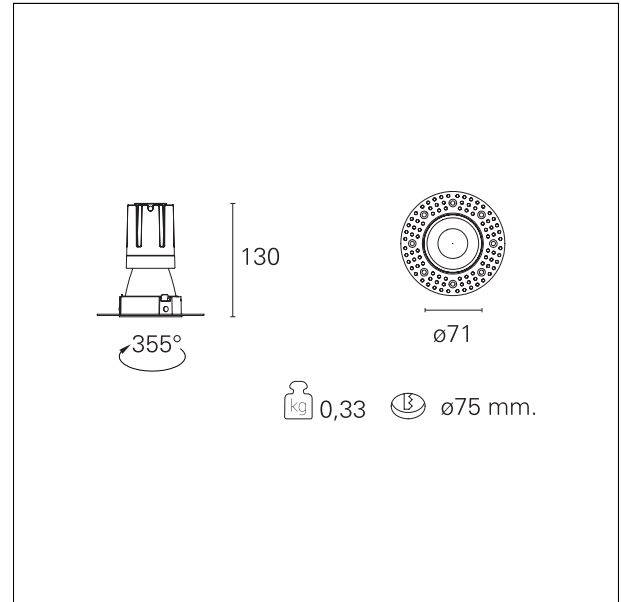

Nemo TL Comfort

RTT22212CA - Trimless + Matt White Reflector - 15 W - 1450 lumen / 4000 K / CRI >90

DESCRIPTION

Nemo TL is the trimless series of the Nemo family designed for installations in plasterboard false ceilings with no visible edge. Models up to 24W are equipped with a pre-drilled fixed frame for direct fixing of the luminaire to the false ceiling; The 33W and 42W models are equipped with height-adjustable fixing frame. Nemo TL Comfort is the solution for installations with maximum visual comfort; thanks to its 48 ° cut off, the TL Comfort version of the Nemo series guarantees maximum control of direct glare. The lighting modules are all equipped with the latest generation of LEDs (CRI > 90 and SDCM < 3). The interchangeable secondary reflectors are available in four different satin finishes and allow you to aesthetically characterize the system even after the first installation without changing the lighting performance. The safety cable supplied prevents accidental drops and the "fast plug" connection system to the driver allows quick and safe installation.

Switch

Casambi

PRODUCTS CHARACTERISTICS

installation type	trimless recessed
material	Aluminum
Color	Matt white
Power	15 W
Lumen output - Full emission	1436 lm
Efficacy	96 lm/W
Diameter	Ø 71 mm.
Dimensions	h 130 mm.
net weight	0,33 kg.

optical compartment IP rate	IP40
recessed compartment IP rate	IP20
IK	IK02

HOLE RECESS DIMENSIONS

hole recess diameter	Ø 75 mm.
----------------------	-----------------

ENERGY CLASSIFICATION

This luminaire contains built-in LED lamps.

luminous effect optic	flood
Beam angle - direct	24°
UGR	≤ 17
Cut Hood	48°

PHOTOMETRIC