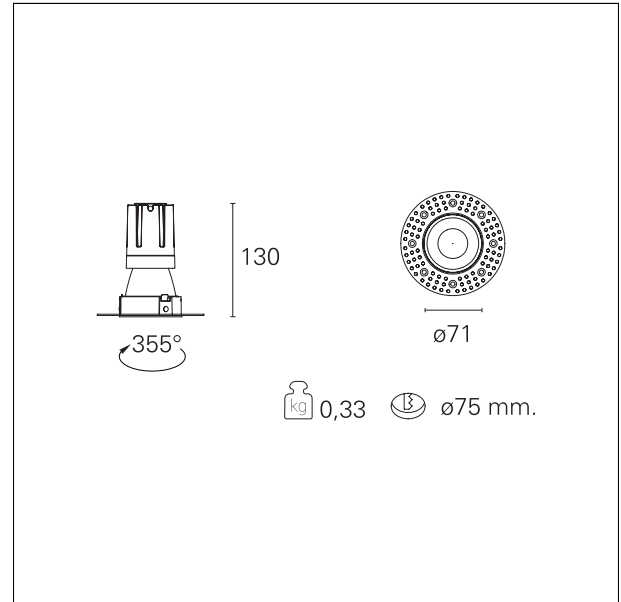

#### DESCRIPTION

Nemo TL is the trimless series of the Nemo family designed for installations in plasterboard false ceilings with no visible edge. Models up to 24W are equipped with a pre-drilled fixed frame for direct fixing of the luminaire to the false ceiling; The 33W and 42W models are equipped with height-adjustable fixing frame. Nemo TL Comfort is the solution for installations with maximum visual comfort; thanks to its 48 ° cut off, the TL Comfort version of the Nemo series guarantees maximum control of direct glare. The lighting modules are all equipped with the latest generation of LEDs (CRI > 90 and SDCM < 3). The interchangeable secondary reflectors are available in four different satin finishes and allow you to aesthetically characterize the system even after the first installation without changing the lighting performance. The safety cable supplied prevents accidental drops and the "fast plug" connection system to the driver allows quick and safe installation.

#### PRODUCTS CHARACTERISTICS

installation type	<b>trimless recessed</b>
material	<b>Aluminum</b>
Color	<b>Matt white</b>
Power	<b>15 W</b>
Lumen output - Full emission	<b>1430 lm</b>
Efficacy	<b>95 lm/W</b>
Diameter	<b>Ø 71 mm.</b>
Dimensions	<b>h 130 mm.</b>
net weight	<b>0,33 kg.</b>

#### HOLE RECESS DIMENSIONS

hole recess diameter	<b>Ø 75 mm.</b>
----------------------	-----------------