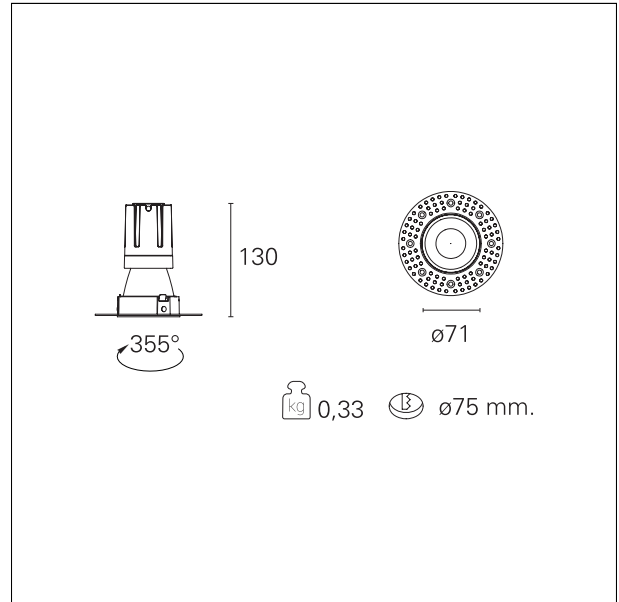

#### DESCRIPTION

Nemo TL is the trimless series of the Nemo family designed for installations in plasterboard false ceilings with no visible edge. Models up to 24W are equipped with a pre-drilled fixed frame for direct fixing of the luminaire to the false ceiling; The 33W and 42W models are equipped with height-adjustable fixing frame. Nemo TL Comfort is the solution for installations with maximum visual comfort; thanks to its 48 ° cut off, the TL Comfort version of the Nemo series guarantees maximum control of direct glare. The lighting modules are all equipped with the latest generation of LEDs (CRI > 90 and SDCM < 3). The interchangeable secondary reflectors are available in four different satin finishes and allow you to aesthetically characterize the system even after the first installation without changing the lighting performance. The safety cable supplied prevents accidental drops and the "fast plug" connection system to the driver allows quick and safe installation.

#### PRODUCTS CHARACTERISTICS

installation type	<b>trimless recessed</b>
material	<b>Aluminum</b>
Color	<b>Matt white</b>
Power	<b>15 W</b>
Lumen output - Full emission	<b>1430 lm</b>
Efficacy	<b>95 lm/W</b>
Diameter	<b>Ø 71 mm.</b>
Dimensions	<b>h 130 mm.</b>
net weight	<b>0,33 kg.</b>

#### HOLE RECESS DIMENSIONS

hole recess diameter	<b>Ø 75 mm.</b>
----------------------	-----------------