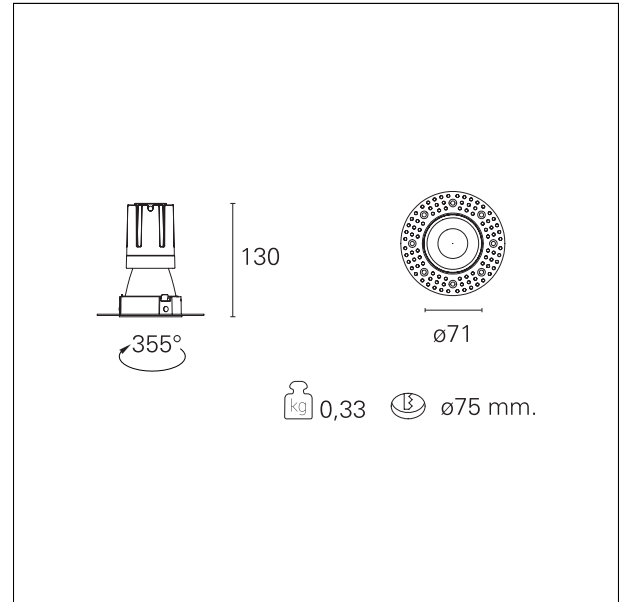

Nemo TL Comfort

RTT22210CA - Trimless + Matt White Reflector - 15 W - 1450 lumen / 4000 K / CRI >90

DESCRIPTION

Nemo TL is the trimless series of the Nemo family designed for installations in plasterboard false ceilings with no visible edge. Models up to 24W are equipped with a pre-drilled fixed frame for direct fixing of the luminaire to the false ceiling; The 33W and 42W models are equipped with height-adjustable fixing frame. Nemo TL Comfort is the solution for installations with maximum visual comfort; thanks to its 48 ° cut off, the TL Comfort version of the Nemo series guarantees maximum control of direct glare. The lighting modules are all equipped with the latest generation of LEDs (CRI > 90 and SDCM < 3). The interchangeable secondary reflectors are available in four different satin finishes and allow you to aesthetically characterize the system even after the first installation without changing the lighting performance. The safety cable supplied prevents accidental drops and the "fast plug" connection system to the driver allows quick and safe installation.

Switch

Casambi

PRODUCTS CHARACTERISTICS

installation type	trimless recessed
material	Aluminum
Color	Matt white
Power	15 W
Lumen output - Full emission	1430 lm
Efficacy	95 lm/W
Diameter	Ø 71 mm.
Dimensions	h 130 mm.
net weight	0,33 kg.

optical compartment IP rate	IP40
recessed compartment IP rate	IP20
IK	IK02

HOLE RECESS DIMENSIONS

hole recess diameter	Ø 75 mm.
----------------------	-----------------

ENERGY CLASSIFICATION

This luminaire contains built-in LED lamps.

luminous effect	spot
optic	15°
Beam angle - direct	15°
UGR	≤ 17
Cut Hood	48°

PHOTOMETRIC