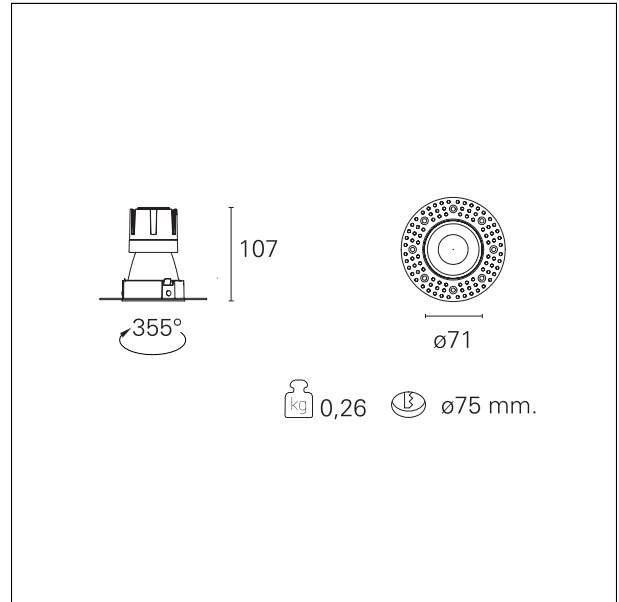

#### DESCRIPTION

Nemo TL is the trimless series of the Nemo family designed for installations in plasterboard false ceilings with no visible edge. Models up to 24W are equipped with a pre-drilled fixed frame for direct fixing of the luminaire to the false ceiling; The 33W and 42W models are equipped with height-adjustable fixing frame. Nemo TL Comfort is the solution for installations with maximum visual comfort; thanks to its 48 ° cut off, the TL Comfort version of the Nemo series guarantees maximum control of direct glare. The lighting modules are all equipped with the latest generation of LEDs (CRI > 90 and SDCM < 3). The interchangeable secondary reflectors are available in four different satin finishes and allow you to aesthetically characterize the system even after the first installation without changing the lighting performance. The safety cable supplied prevents accidental drops and the "fast plug" connection system to the driver allows quick and safe installation.

#### PRODUCTS CHARACTERISTICS

installation type	<b>trimless recessed</b>
material	<b>Aluminum</b>
Color	<b>Matt white</b>
Power	<b>10 W</b>
Lumen output - Full emission	<b>968 lm</b>
Efficacy	<b>97 lm/W</b>
Diameter	<b>Ø 71 mm.</b>
Dimensions	<b>h 107 mm.</b>
net weight	<b>0,26 kg.</b>

#### HOLE RECESS DIMENSIONS

hole recess diameter	<b>Ø 75 mm.</b>
----------------------	-----------------