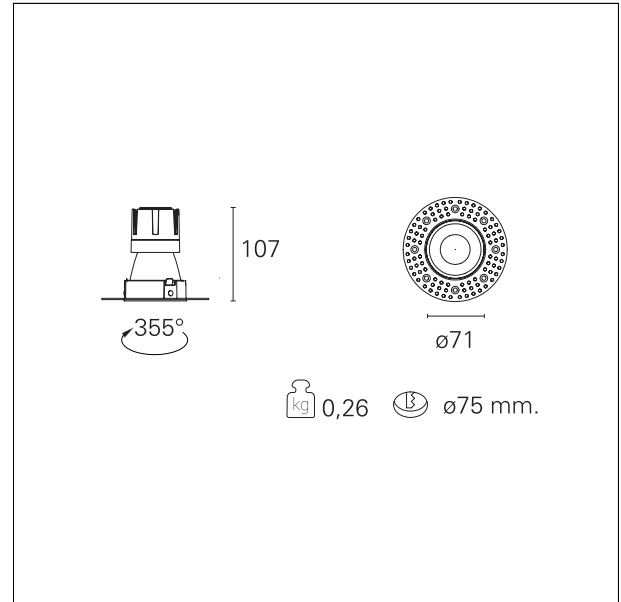

Nemo TL Comfort

RTT22208CA - Trimless + Matt White Reflector - 10 W - 920 lumen / 4000 K / CRI >90

DESCRIPTION

Nemo TL is the trimless series of the Nemo family designed for installations in plasterboard false ceilings with no visible edge. Models up to 24W are equipped with a pre-drilled fixed frame for direct fixing of the luminaire to the false ceiling; The 33W and 42W models are equipped with height-adjustable fixing frame. Nemo TL Comfort is the solution for installations with maximum visual comfort; thanks to its 48 ° cut off, the TL Comfort version of the Nemo series guarantees maximum control of direct glare. The lighting modules are all equipped with the latest generation of LEDs (CRI > 90 and SDCM < 3). The interchangeable secondary reflectors are available in four different satin finishes and allow you to aesthetically characterize the system even after the first installation without changing the lighting performance. The safety cable supplied prevents accidental drops and the "fast plug" connection system to the driver allows quick and safe installation.

Switch

Casambi

PRODUCTS CHARACTERISTICS

installation type	trimless recessed
material	Aluminum
Color	Matt white
Power	10 W
Lumen output - Full emission	968 lm
Efficacy	97 lm/W
Diameter	Ø 71 mm.
Dimensions	h 107 mm.
net weight	0,26 kg.

optical compartment IP rate	IP40
recessed compartment IP rate	IP20
IK	IK02

HOLE RECESS DIMENSIONS

hole recess diameter	Ø 75 mm.
----------------------	-----------------

ENERGY CLASSIFICATION

This luminaire contains built-in LED lamps.

luminous effect optic	wide
Beam angle - direct	55°
UGR	≤ 17
Cut Hood	48°

PHOTOMETRIC