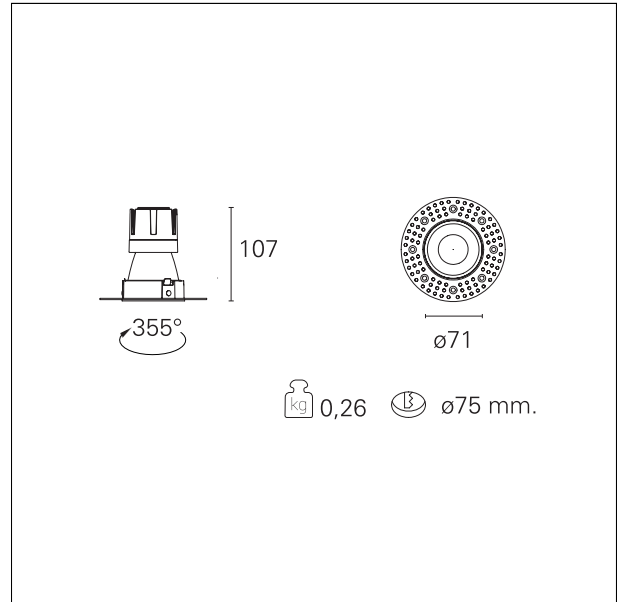

Nemo TL Comfort

RTT22207 - Trimless + Matt White Reflector - 10 W - 920 lumen / 3000 K / CRI >90

DESCRIPTION

Nemo TL is the trimless series of the Nemo family designed for installations in plasterboard false ceilings with no visible edge. Models up to 24W are equipped with a pre-drilled fixed frame for direct fixing of the luminaire to the false ceiling; The 33W and 42W models are equipped with height-adjustable fixing frame. Nemo TL Comfort is the solution for installations with maximum visual comfort; thanks to its 48 ° cut off, the TL Comfort version of the Nemo series guarantees maximum control of direct glare. The lighting modules are all equipped with the latest generation of LEDs (CRI > 90 and SDCM < 3). The interchangeable secondary reflectors are available in four different satin finishes and allow you to aesthetically characterize the system even after the first installation without changing the lighting performance. The safety cable supplied prevents accidental drops and the "fast plug" connection system to the driver allows quick and safe installation.

Switch

On÷Off

PRODUCTS CHARACTERISTICS

installation type	trimless recessed
material	Aluminum
Color	Matt white
Power	10 W
Lumen output - Full emission	916 lm
Efficacy	92 lm/W
Diameter	Ø 71 mm.
Dimensions	h 107 mm.
net weight	0,26 kg.

optical compartment IP rate	IP40
recessed compartment IP rate	IP20
IK	IK02

HOLE RECESS DIMENSIONS

hole recess diameter	Ø 75 mm.
----------------------	-----------------

ENERGY CLASSIFICATION

This luminaire contains built-in LED lamps.

luminous effect optic	wide
Beam angle - direct	55°
UGR	≤ 17
Cut Hood	48°

PHOTOMETRIC