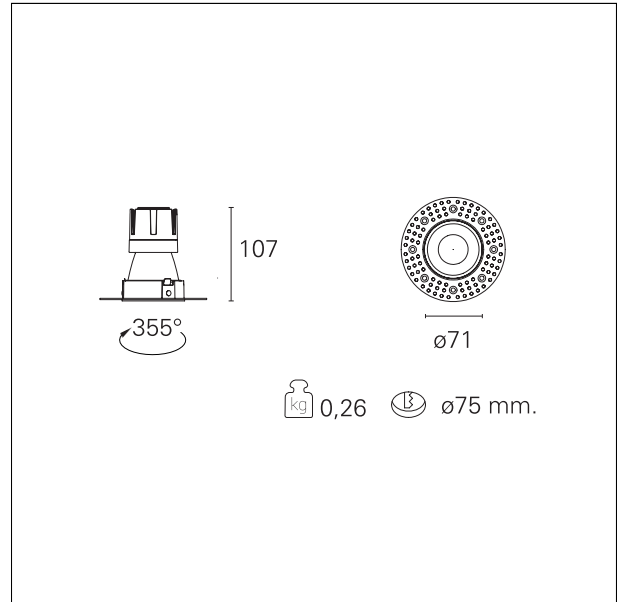

### Nemo TL Comfort

**RTT22207CA** - Trimless + Matt White Reflector - 10 W - 920 lumen / 3000 K / CRI >90

#### DESCRIPTION

Nemo TL is the trimless series of the Nemo family designed for installations in plasterboard false ceilings with no visible edge. Models up to 24W are equipped with a pre-drilled fixed frame for direct fixing of the luminaire to the false ceiling; The 33W and 42W models are equipped with height-adjustable fixing frame. Nemo TL Comfort is the solution for installations with maximum visual comfort; thanks to its 48 ° cut off, the TL Comfort version of the Nemo series guarantees maximum control of direct glare. The lighting modules are all equipped with the latest generation of LEDs (CRI > 90 and SDCM < 3). The interchangeable secondary reflectors are available in four different satin finishes and allow you to aesthetically characterize the system even after the first installation without changing the lighting performance. The safety cable supplied prevents accidental drops and the "fast plug" connection system to the driver allows quick and safe installation.

#### PRODUCTS CHARACTERISTICS

installation type	<b>trimless recessed</b>
material	<b>Aluminum</b>
Color	<b>Matt white</b>
Power	<b>10 W</b>
Lumen output - Full emission	<b>916 lm</b>
Efficacy	<b>92 lm/W</b>
Diameter	<b>Ø 71 mm.</b>
Dimensions	<b>h 107 mm.</b>
net weight	<b>0,26 kg.</b>

#### HOLE RECESS DIMENSIONS

hole recess diameter	<b>Ø 75 mm.</b>
----------------------	-----------------