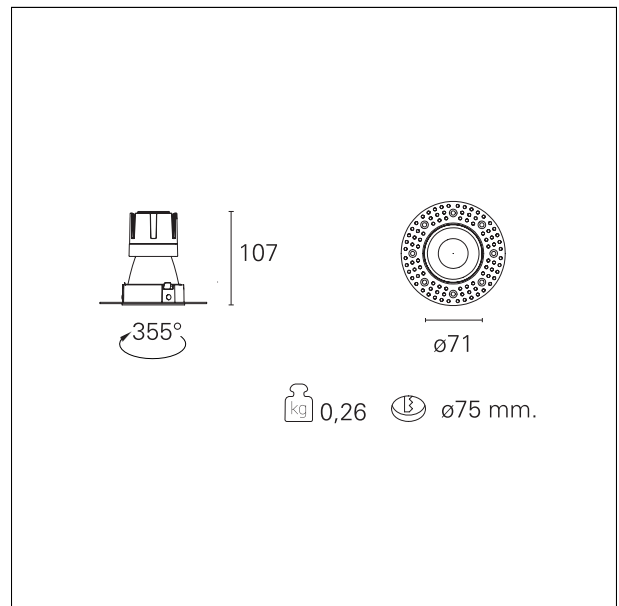

### Nemo TL Comfort

**RTT22206DM** - Trimless + Matt White Reflector - 10 W - 920 lumen / 4000 K / CRI >90

#### DESCRIPTION

Nemo TL is the trimless series of the Nemo family designed for installations in plasterboard false ceilings with no visible edge. Models up to 24W are equipped with a pre-drilled fixed frame for direct fixing of the luminaire to the false ceiling; The 33W and 42W models are equipped with height-adjustable fixing frame. Nemo TL Comfort is the solution for installations with maximum visual comfort; thanks to its 48 ° cut off, the TL Comfort version of the Nemo series guarantees maximum control of direct glare. The lighting modules are all equipped with the latest generation of LEDs (CRI > 90 and SDCM < 3). The interchangeable secondary reflectors are available in four different satin finishes and allow you to aesthetically characterize the system even after the first installation without changing the lighting performance. The safety cable supplied prevents accidental drops and the "fast plug" connection system to the driver allows quick and safe installation.

#### PRODUCTS CHARACTERISTICS

installation type	<b>trimless recessed</b>
material	<b>Aluminum</b>
Color	<b>Matt white</b>
Power	<b>10 W</b>
Lumen output - Full emission	<b>956 lm</b>
Efficacy	<b>96 lm/W</b>
Diameter	<b>Ø 71 mm.</b>
Dimensions	<b>h 107 mm.</b>
net weight	<b>0,26 kg.</b>

#### HOLE RECESS DIMENSIONS

hole recess diameter	<b>Ø 75 mm.</b>
----------------------	-----------------