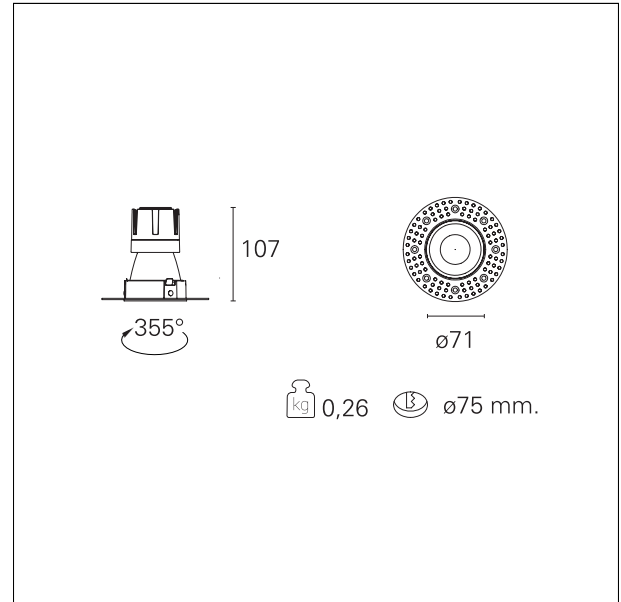

#### DESCRIPTION

Nemo TL is the trimless series of the Nemo family designed for installations in plasterboard false ceilings with no visible edge. Models up to 24W are equipped with a pre-drilled fixed frame for direct fixing of the luminaire to the false ceiling; The 33W and 42W models are equipped with height-adjustable fixing frame. Nemo TL Comfort is the solution for installations with maximum visual comfort; thanks to its 48 ° cut off, the TL Comfort version of the Nemo series guarantees maximum control of direct glare. The lighting modules are all equipped with the latest generation of LEDs (CRI > 90 and SDCM < 3). The interchangeable secondary reflectors are available in four different satin finishes and allow you to aesthetically characterize the system even after the first installation without changing the lighting performance. The safety cable supplied prevents accidental drops and the "fast plug" connection system to the driver allows quick and safe installation.

#### PRODUCTS CHARACTERISTICS

installation type	<b>trimless recessed</b>
material	<b>Aluminum</b>
Color	<b>Matt white</b>
Power	<b>10 W</b>
Lumen output - Full emission	<b>912 lm</b>
Efficacy	<b>91 lm/W</b>
Diameter	<b>Ø 71 mm.</b>
Dimensions	<b>h 107 mm.</b>
net weight	<b>0,26 kg.</b>

#### HOLE RECESS DIMENSIONS

hole recess diameter	<b>Ø 75 mm.</b>
----------------------	-----------------