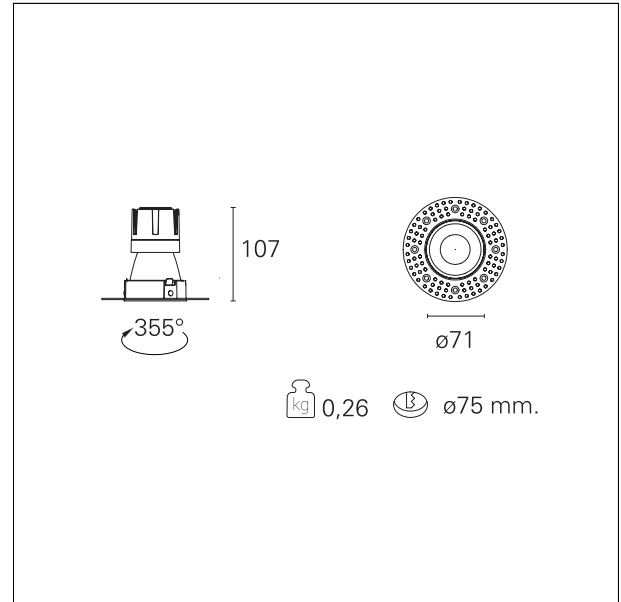

#### DESCRIPTION

Nemo TL is the trimless series of the Nemo family designed for installations in plasterboard false ceilings with no visible edge. Models up to 24W are equipped with a pre-drilled fixed frame for direct fixing of the luminaire to the false ceiling; The 33W and 42W models are equipped with height-adjustable fixing frame. Nemo TL Comfort is the solution for installations with maximum visual comfort; thanks to its 48 ° cut off, the TL Comfort version of the Nemo series guarantees maximum control of direct glare. The lighting modules are all equipped with the latest generation of LEDs (CRI > 90 and SDCM < 3). The interchangeable secondary reflectors are available in four different satin finishes and allow you to aesthetically characterize the system even after the first installation without changing the lighting performance. The safety cable supplied prevents accidental drops and the "fast plug" connection system to the driver allows quick and safe installation.

#### PRODUCTS CHARACTERISTICS

installation type	<b>trimless recessed</b>
material	<b>Aluminum</b>
Color	<b>Matt white</b>
Power	<b>10 W</b>
Lumen output - Full emission	<b>948 lm</b>
Efficacy	<b>95 lm/W</b>
Diameter	<b>Ø 71 mm.</b>
Dimensions	<b>h 107 mm.</b>
net weight	<b>0,26 kg.</b>

#### HOLE RECESS DIMENSIONS

hole recess diameter	<b>Ø 75 mm.</b>
----------------------	-----------------