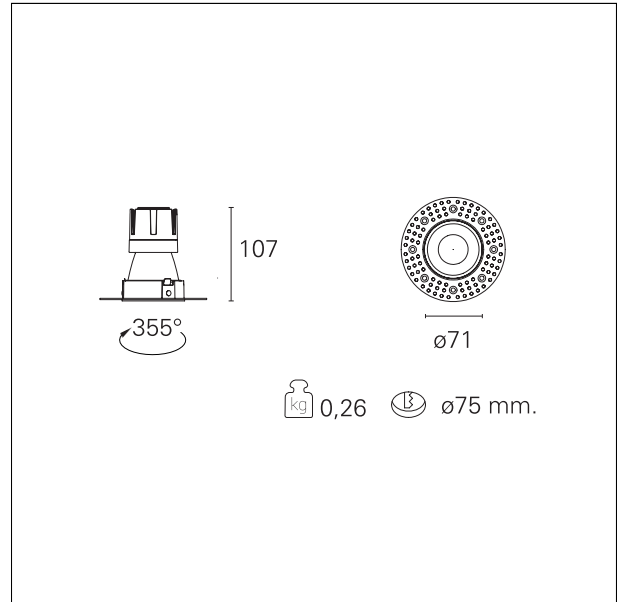

#### DESCRIPTION

Nemo TL is the trimless series of the Nemo family designed for installations in plasterboard false ceilings with no visible edge. Models up to 24W are equipped with a pre-drilled fixed frame for direct fixing of the luminaire to the false ceiling; The 33W and 42W models are equipped with height-adjustable fixing frame. Nemo TL Comfort is the solution for installations with maximum visual comfort; thanks to its 48 ° cut off, the TL Comfort version of the Nemo series guarantees maximum control of direct glare. The lighting modules are all equipped with the latest generation of LEDs (CRI > 90 and SDCM < 3). The interchangeable secondary reflectors are available in four different satin finishes and allow you to aesthetically characterize the system even after the first installation without changing the lighting performance. The safety cable supplied prevents accidental drops and the "fast plug" connection system to the driver allows quick and safe installation.

#### PRODUCTS CHARACTERISTICS

installation type	<b>trimless recessed</b>
material	<b>Aluminum</b>
Color	<b>Matt white</b>
Power	<b>10 W</b>
Lumen output - Full emission	<b>906 lm</b>
Efficacy	<b>91 lm/W</b>
Diameter	<b>Ø 71 mm.</b>
Dimensions	<b>h 107 mm.</b>
net weight	<b>0,26 kg.</b>

#### HOLE RECESS DIMENSIONS

hole recess diameter	<b>Ø 75 mm.</b>
----------------------	-----------------