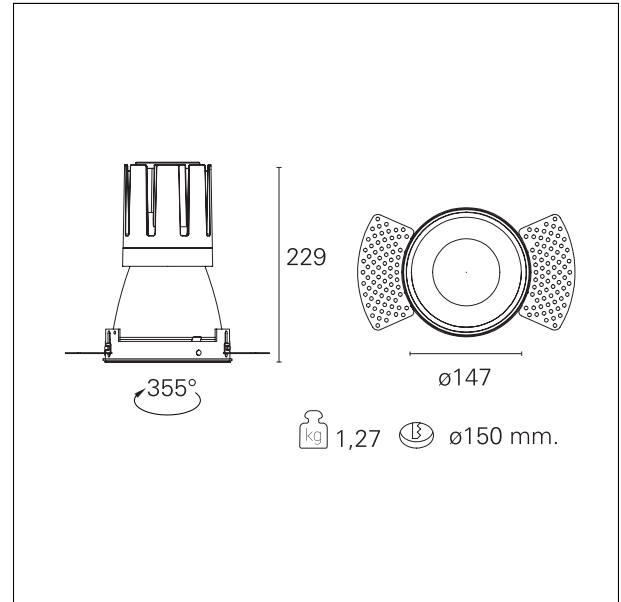

#### DESCRIPTION

Nemo TL is the trimless series of the Nemo family designed for installations in plasterboard false ceilings with no visible edge. Models up to 24W are equipped with a pre-drilled fixed frame for direct fixing of the luminaire to the false ceiling; The 33W and 42W models are equipped with height-adjustable fixing frame. Nemo TL Comfort is the solution for installations with maximum visual comfort; thanks to its 48 ° cut off, the TL Comfort version of the Nemo series guarantees maximum control of direct glare. The lighting modules are all equipped with the latest generation of LEDs (CRI > 90 and SDCM < 3). The interchangeable secondary reflectors are available in four different satin finishes and allow you to aesthetically characterize the system even after the first installation without changing the lighting performance. The safety cable supplied prevents accidental drops and the "fast plug" connection system to the driver allows quick and safe installation.

#### PRODUCTS CHARACTERISTICS

installation type	<b>trimless recessed</b>
material	<b>Aluminum</b>
Color	<b>Satin</b>
Power	<b>42 W</b>
Lumen output - Full emission	<b>3678 lm</b>
Efficacy	<b>88 lm/W</b>
Diameter	<b>Ø 147 mm.</b>
Dimensions	<b>h 229 mm.</b>
net weight	<b>1,27 kg.</b>

#### HOLE RECESS DIMENSIONS

hole recess diameter	<b>Ø 150 mm.</b>
----------------------	------------------