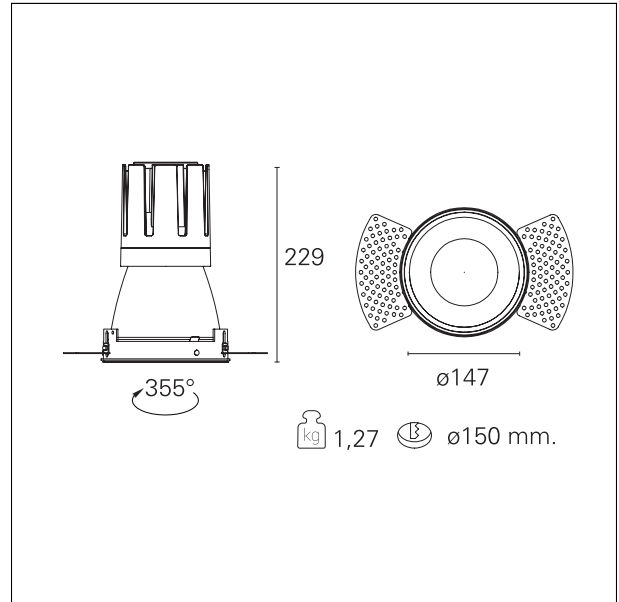

#### DESCRIPTION

Nemo TL is the trimless series of the Nemo family designed for installations in plasterboard false ceilings with no visible edge. Models up to 24W are equipped with a pre-drilled fixed frame for direct fixing of the luminaire to the false ceiling; The 33W and 42W models are equipped with height-adjustable fixing frame. Nemo TL Comfort is the solution for installations with maximum visual comfort; thanks to its 48 ° cut off, the TL Comfort version of the Nemo series guarantees maximum control of direct glare. The lighting modules are all equipped with the latest generation of LEDs (CRI > 90 and SDCM < 3). The interchangeable secondary reflectors are available in four different satin finishes and allow you to aesthetically characterize the system even after the first installation without changing the lighting performance. The safety cable supplied prevents accidental drops and the "fast plug" connection system to the driver allows quick and safe installation.

#### PRODUCTS CHARACTERISTICS

installation type	<b>trimless recessed</b>
material	<b>Aluminum</b>
Color	<b>Satin</b>
Power	<b>42 W</b>
Lumen output - Full emission	<b>3678 lm</b>
Efficacy	<b>88 lm/W</b>
Diameter	<b>Ø 147 mm.</b>
Dimensions	<b>h 229 mm.</b>
net weight	<b>1,27 kg.</b>

#### HOLE RECESS DIMENSIONS

hole recess diameter	<b>Ø 150 mm.</b>
----------------------	------------------