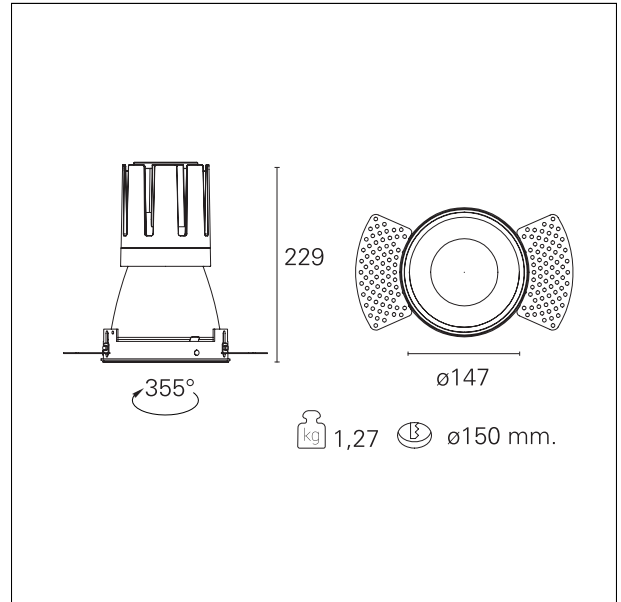

Nemo TL Comfort

RTT22157 - Trimless + Matt Silver Reflector - 42 W - 3800 lumen / 2700 K / CRI >90

DESCRIPTION

Nemo TL is the trimless series of the Nemo family designed for installations in plasterboard false ceilings with no visible edge. Models up to 24W are equipped with a pre-drilled fixed frame for direct fixing of the luminaire to the false ceiling; The 33W and 42W models are equipped with height-adjustable fixing frame. Nemo TL Comfort is the solution for installations with maximum visual comfort; thanks to its 48 ° cut off, the TL Comfort version of the Nemo series guarantees maximum control of direct glare. The lighting modules are all equipped with the latest generation of LEDs (CRI > 90 and SDCM < 3). The interchangeable secondary reflectors are available in four different satin finishes and allow you to aesthetically characterize the system even after the first installation without changing the lighting performance. The safety cable supplied prevents accidental drops and the "fast plug" connection system to the driver allows quick and safe installation.

Switch **On÷Off**

PRODUCTS CHARACTERISTICS

installation type	trimless recessed
material	Aluminum
Color	Satin
Power	42 W
Lumen output - Full emission	3666 lm
Efficacy	87 lm/W
Diameter	Ø 147 mm.
Dimensions	h 229 mm.
net weight	1,27 kg.

optical compartment IP rate	IP40
recessed compartment IP rate	IP20
IK	IK02

HOLE RECESS DIMENSIONS

hole recess diameter	Ø 150 mm.
----------------------	------------------

ENERGY CLASSIFICATION

This luminaire contains built-in LED lamps.

luminous effect optic	spot
Beam angle - direct	15°
UGR	≤ 17
Cut Hood	48°

PHOTOMETRIC