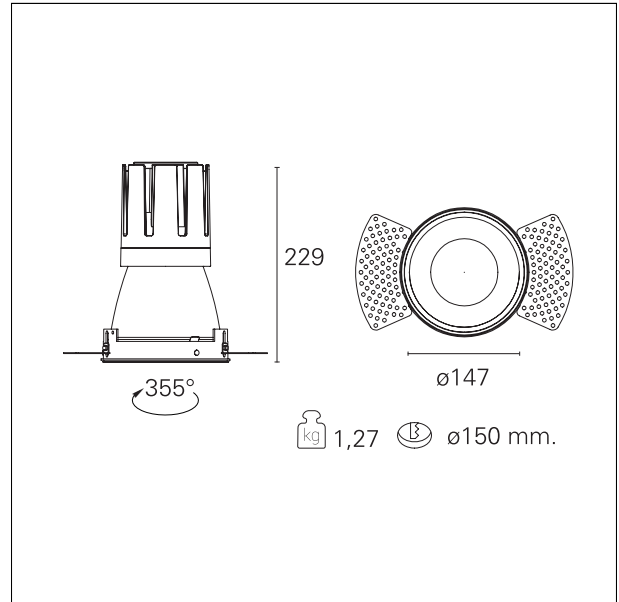

#### DESCRIPTION

Nemo TL is the trimless series of the Nemo family designed for installations in plasterboard false ceilings with no visible edge. Models up to 24W are equipped with a pre-drilled fixed frame for direct fixing of the luminaire to the false ceiling; The 33W and 42W models are equipped with height-adjustable fixing frame. Nemo TL Comfort is the solution for installations with maximum visual comfort; thanks to its 48 ° cut off, the TL Comfort version of the Nemo series guarantees maximum control of direct glare. The lighting modules are all equipped with the latest generation of LEDs (CRI > 90 and SDCM < 3). The interchangeable secondary reflectors are available in four different satin finishes and allow you to aesthetically characterize the system even after the first installation without changing the lighting performance. The safety cable supplied prevents accidental drops and the "fast plug" connection system to the driver allows quick and safe installation.

#### PRODUCTS CHARACTERISTICS

installation type	<b>trimless recessed</b>
material	<b>Aluminum</b>
Color	<b>Satin</b>
Power	<b>42 W</b>
Lumen output - Full emission	<b>3666 lm</b>
Efficacy	<b>87 lm/W</b>
Diameter	<b>Ø 147 mm.</b>
Dimensions	<b>h 229 mm.</b>
net weight	<b>1,27 kg.</b>

#### HOLE RECESS DIMENSIONS

hole recess diameter	<b>Ø 150 mm.</b>
----------------------	------------------