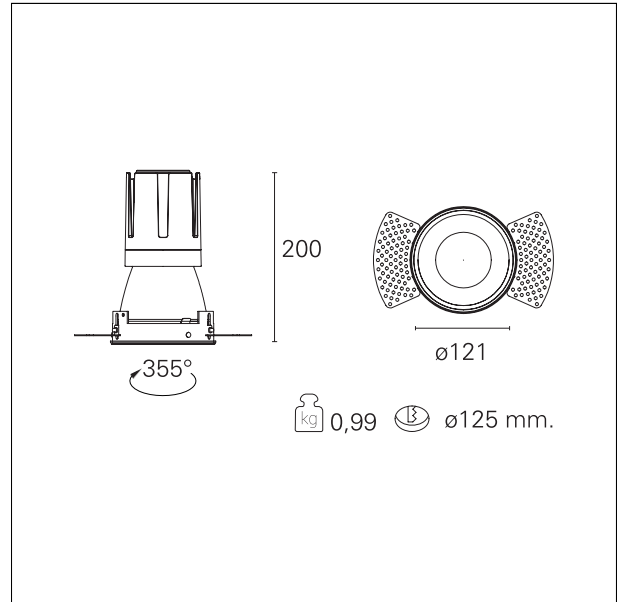

Nemo TL Comfort

RTT22156 - Trimless + Matt Silver Reflector - 33 W - 3100 lumen / 2700 K / CRI >90

DESCRIPTION

Nemo TL is the trimless series of the Nemo family designed for installations in plasterboard false ceilings with no visible edge. Models up to 24W are equipped with a pre-drilled fixed frame for direct fixing of the luminaire to the false ceiling; The 33W and 42W models are equipped with height-adjustable fixing frame. Nemo TL Comfort is the solution for installations with maximum visual comfort; thanks to its 48 ° cut off, the TL Comfort version of the Nemo series guarantees maximum control of direct glare. The lighting modules are all equipped with the latest generation of LEDs (CRI > 90 and SDCM < 3). The interchangeable secondary reflectors are available in four different satin finishes and allow you to aesthetically characterize the system even after the first installation without changing the lighting performance. The safety cable supplied prevents accidental drops and the "fast plug" connection system to the driver allows quick and safe installation.

Switch **On÷Off**

PRODUCTS CHARACTERISTICS

installation type	trimless recessed
material	Aluminum
Color	Satin
Power	33 W
Lumen output - Full emission	2946 lm
Efficacy	89 lm/W
Diameter	Ø 121 mm.
Dimensions	h 200 mm.
net weight	0,99 kg.

optical compartment IP rate	IP40
recessed compartment IP rate	IP20
IK	IK02

HOLE RECESS DIMENSIONS

hole recess diameter	Ø 125 mm.
----------------------	------------------

ENERGY CLASSIFICATION

This luminaire contains built-in LED lamps.

luminous effect optic	wide
Beam angle - direct	55°
UGR	≤ 21
Cut Hood	48°

PHOTOMETRIC