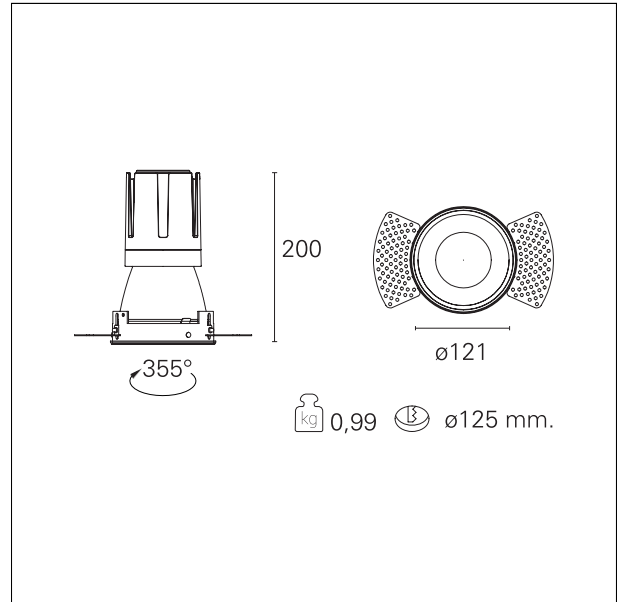

Nemo TL Comfort

RTT2156DM - Trimless + Matt Silver Reflector - 33 W - 3100 lumen / 2700 K / CRI >90

DESCRIPTION

Nemo TL is the trimless series of the Nemo family designed for installations in plasterboard false ceilings with no visible edge. Models up to 24W are equipped with a pre-drilled fixed frame for direct fixing of the luminaire to the false ceiling; The 33W and 42W models are equipped with height-adjustable fixing frame. Nemo TL Comfort is the solution for installations with maximum visual comfort; thanks to its 48 ° cut off, the TL Comfort version of the Nemo series guarantees maximum control of direct glare. The lighting modules are all equipped with the latest generation of LEDs (CRI > 90 and SDCM < 3). The interchangeable secondary reflectors are available in four different satin finishes and allow you to aesthetically characterize the system even after the first installation without changing the lighting performance. The safety cable supplied prevents accidental drops and the "fast plug" connection system to the driver allows quick and safe installation.

Switch **1...10V / Push**

PRODUCTS CHARACTERISTICS

installation type	trimless recessed
material	Aluminum
Color	Satin
Power	33 W
Lumen output - Full emission	2946 lm
Efficacy	89 lm/W
Diameter	Ø 121 mm.
Dimensions	h 200 mm.
net weight	0,99 kg.

ELECTRICAL CHARACTERISTICS

feeding	220÷240 V
driver	1...10V / Push
Insulation class	Class II

Nemo TL Comfort

RTT22156DM - Trimless + Matt Silver Reflector - 33 W - 3100 lumen / 2700 K / CRI >90

MECHANICAL CHARACTERISTICS

optical compartment IP rate	IP40
recessed compartment IP rate	IP20
IK	IK02

HOLE RECESS DIMENSIONS

hole recess diameter	Ø 125 mm.
----------------------	------------------

ENERGY CLASSIFICATION

This luminaire contains built-in LED lamps.