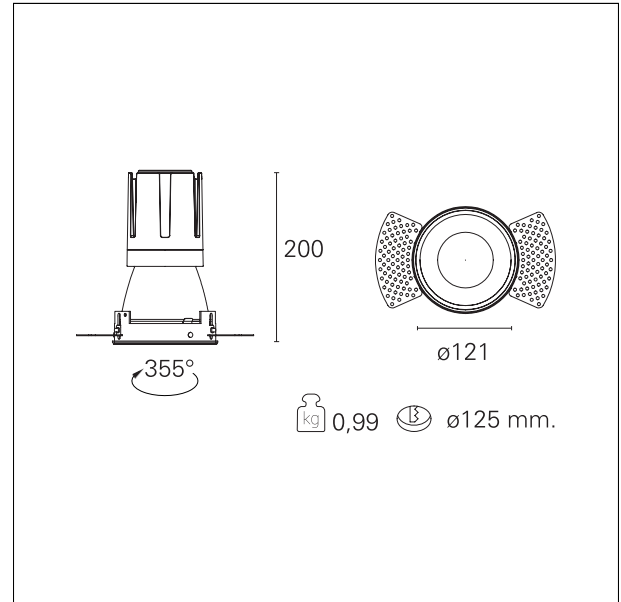

Nemo TL Comfort

RTT22155 - Trimless + Matt Silver Reflector - 33 W - 3100 lumen / 2700 K / CRI >90

DESCRIPTION

Nemo TL is the trimless series of the Nemo family designed for installations in plasterboard false ceilings with no visible edge. Models up to 24W are equipped with a pre-drilled fixed frame for direct fixing of the luminaire to the false ceiling; The 33W and 42W models are equipped with height-adjustable fixing frame. Nemo TL Comfort is the solution for installations with maximum visual comfort; thanks to its 48 ° cut off, the TL Comfort version of the Nemo series guarantees maximum control of direct glare. The lighting modules are all equipped with the latest generation of LEDs (CRI > 90 and SDCM < 3). The interchangeable secondary reflectors are available in four different satin finishes and allow you to aesthetically characterize the system even after the first installation without changing the lighting performance. The safety cable supplied prevents accidental drops and the "fast plug" connection system to the driver allows quick and safe installation.

Switch **On÷Off**

PRODUCTS CHARACTERISTICS

installation type	trimless recessed
material	Aluminum
Color	Satin
Power	33 W
Lumen output - Full emission	2938 lm
Efficacy	89 lm/W
Diameter	Ø 121 mm.
Dimensions	h 200 mm.
net weight	0,99 kg.

optical compartment IP rate	IP40
recessed compartment IP rate	IP20
IK	IK02

HOLE RECESS DIMENSIONS

hole recess diameter	Ø 125 mm.
----------------------	------------------

ENERGY CLASSIFICATION

This luminaire contains built-in LED lamps.

luminous effect	flood
optic	38°
Beam angle - direct	38°
UGR	≤ 17
Cut Hood	48°

PHOTOMETRIC