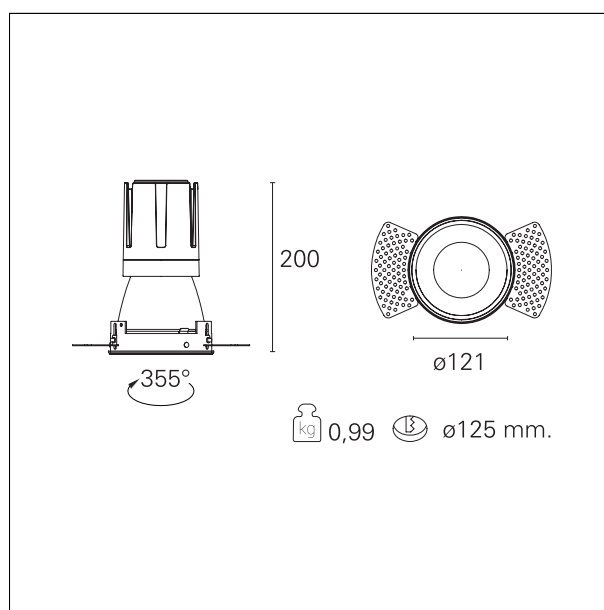

Nemo TL Comfort

RTT21155PD - Trimless + Matt Silver Reflector - 33 W - 3100 lumen / 2700 K / CRI >90

DESCRIPTION

Nemo TL is the trimless series of the Nemo family designed for installations in plasterboard false ceilings with no visible edge. Models up to 24W are equipped with a pre-drilled fixed frame for direct fixing of the luminaire to the false ceiling; The 33W and 42W models are equipped with height-adjustable fixing frame. Nemo TL Comfort is the solution for installations with maximum visual comfort; thanks to its 48 ° cut off, the TL Comfort version of the Nemo series guarantees maximum control of direct glare. The lighting modules are all equipped with the latest generation of LEDs (CRI > 90 and SDCM < 3). The interchangeable secondary reflectors are available in four different satin finishes and allow you to aesthetically characterize the system even after the first installation without changing the lighting performance. The safety cable supplied prevents accidental drops and the "fast plug" connection system to the driver allows quick and safe installation.

Switch

Pan Digital

PRODUCTS CHARACTERISTICS

installation type	trimless recessed
material	Aluminum
Color	Satin
Power	33 W
Lumen output - Full emission	2938 lm
Efficacy	89 lm/W
Diameter	Ø 121 mm.
Dimensions	h 200 mm.
net weight	0,99 kg.

optical compartment IP rate	IP40
recessed compartment IP rate	IP20
IK	IK02

HOLE RECESS DIMENSIONS

hole recess diameter	Ø 125 mm.
----------------------	------------------

ENERGY CLASSIFICATION

This luminaire contains built-in LED lamps.

RTT22155PD - Trimless + Matt Silver Reflector - 33 W - 3100 lumen / 2700 K / CRI >90

luminous effect	flood
optic	38°
Beam angle - direct	38°
UGR	≤ 17
Cut Hood	48°

PHOTOMETRIC