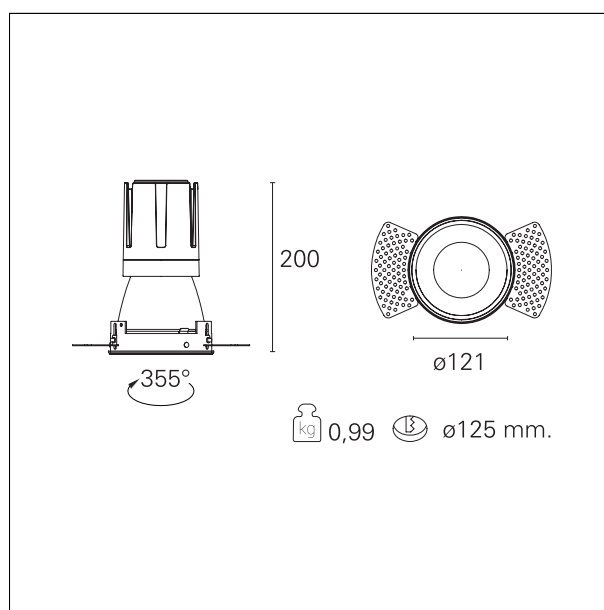

#### DESCRIPTION

Nemo TL is the trimless series of the Nemo family designed for installations in plasterboard false ceilings with no visible edge. Models up to 24W are equipped with a pre-drilled fixed frame for direct fixing of the luminaire to the false ceiling; The 33W and 42W models are equipped with height-adjustable fixing frame. Nemo TL Comfort is the solution for installations with maximum visual comfort; thanks to its 48 ° cut off, the TL Comfort version of the Nemo series guarantees maximum control of direct glare. The lighting modules are all equipped with the latest generation of LEDs (CRI > 90 and SDCM < 3). The interchangeable secondary reflectors are available in four different satin finishes and allow you to aesthetically characterize the system even after the first installation without changing the lighting performance. The safety cable supplied prevents accidental drops and the "fast plug" connection system to the driver allows quick and safe installation.

#### PRODUCTS CHARACTERISTICS

installation type	<b>trimless recessed</b>
material	<b>Aluminum</b>
Color	<b>Satin</b>
Power	<b>33 W</b>
Lumen output - Full emission	<b>2938 lm</b>
Efficacy	<b>89 lm/W</b>
Diameter	<b>Ø 121 mm.</b>
Dimensions	<b>h 200 mm.</b>
net weight	<b>0,99 kg.</b>

#### HOLE RECESS DIMENSIONS

hole recess diameter	<b>Ø 125 mm.</b>
----------------------	------------------