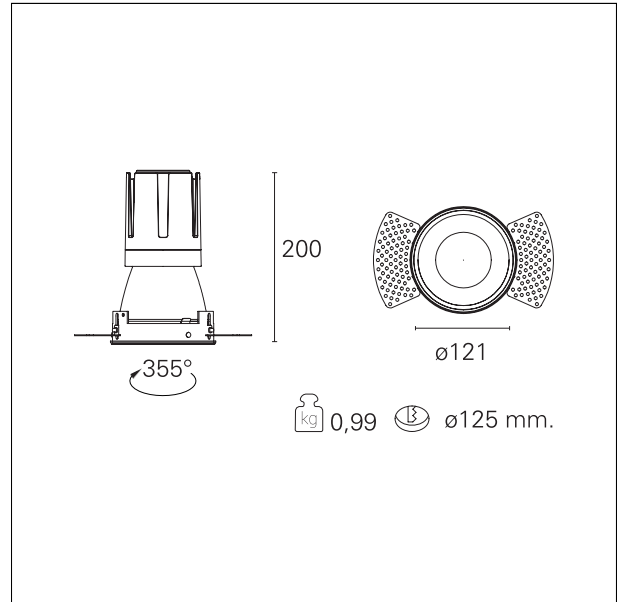

Nemo TL Comfort

RTT22154 - Trimless + Matt Silver Reflector - 33 W - 3100 lumen / 2700 K / CRI >90

DESCRIPTION

Nemo TL is the trimless series of the Nemo family designed for installations in plasterboard false ceilings with no visible edge. Models up to 24W are equipped with a pre-drilled fixed frame for direct fixing of the luminaire to the false ceiling; The 33W and 42W models are equipped with height-adjustable fixing frame. Nemo TL Comfort is the solution for installations with maximum visual comfort; thanks to its 48 ° cut off, the TL Comfort version of the Nemo series guarantees maximum control of direct glare. The lighting modules are all equipped with the latest generation of LEDs (CRI > 90 and SDCM < 3). The interchangeable secondary reflectors are available in four different satin finishes and allow you to aesthetically characterize the system even after the first installation without changing the lighting performance. The safety cable supplied prevents accidental drops and the "fast plug" connection system to the driver allows quick and safe installation.

Switch **On÷Off**

PRODUCTS CHARACTERISTICS

installation type	trimless recessed
material	Aluminum
Color	Satin
Power	33 W
Lumen output - Full emission	2932 lm
Efficacy	89 lm/W
Diameter	Ø 121 mm.
Dimensions	h 200 mm.
net weight	0,99 kg.

optical compartment IP rate	IP40
recessed compartment IP rate	IP20
IK	IK02

HOLE RECESS DIMENSIONS

hole recess diameter	Ø 125 mm.
----------------------	------------------

ENERGY CLASSIFICATION

This luminaire contains built-in LED lamps.

luminous effect optic	flood
Beam angle - direct	24°
UGR	≤ 17
Cut Hood	48°

PHOTOMETRIC