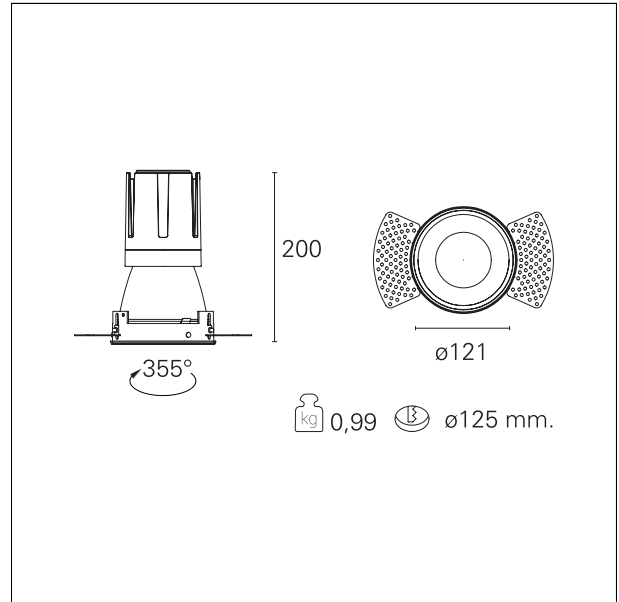

Nemo TL Comfort

RTT22153 - Trimless + Matt Silver Reflector - 33 W - 3100 lumen / 2700 K / CRI >90

DESCRIPTION

Nemo TL is the trimless series of the Nemo family designed for installations in plasterboard false ceilings with no visible edge. Models up to 24W are equipped with a pre-drilled fixed frame for direct fixing of the luminaire to the false ceiling; The 33W and 42W models are equipped with height-adjustable fixing frame. Nemo TL Comfort is the solution for installations with maximum visual comfort; thanks to its 48 ° cut off, the TL Comfort version of the Nemo series guarantees maximum control of direct glare. The lighting modules are all equipped with the latest generation of LEDs (CRI > 90 and SDCM < 3). The interchangeable secondary reflectors are available in four different satin finishes and allow you to aesthetically characterize the system even after the first installation without changing the lighting performance. The safety cable supplied prevents accidental drops and the "fast plug" connection system to the driver allows quick and safe installation.

Switch **On÷Off**

PRODUCTS CHARACTERISTICS

installation type	trimless recessed
material	Aluminum
Color	Satin
Power	33 W
Lumen output - Full emission	2926 lm
Efficacy	89 lm/W
Diameter	Ø 121 mm.
Dimensions	h 200 mm.
net weight	0,99 kg.

optical compartment IP rate	IP40
recessed compartment IP rate	IP20
IK	IK02

HOLE RECESS DIMENSIONS

hole recess diameter	Ø 125 mm.
----------------------	------------------

ENERGY CLASSIFICATION

This luminaire contains built-in LED lamps.

luminous effect optic	spot
Beam angle - direct	15°
UGR	≤ 17
Cut Hood	48°

PHOTOMETRIC