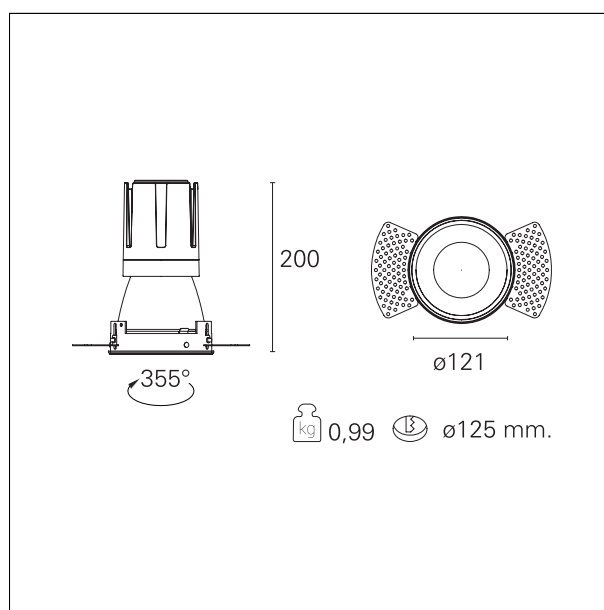

#### DESCRIPTION

Nemo TL is the trimless series of the Nemo family designed for installations in plasterboard false ceilings with no visible edge. Models up to 24W are equipped with a pre-drilled fixed frame for direct fixing of the luminaire to the false ceiling; The 33W and 42W models are equipped with height-adjustable fixing frame. Nemo TL Comfort is the solution for installations with maximum visual comfort; thanks to its 48 ° cut off, the TL Comfort version of the Nemo series guarantees maximum control of direct glare. The lighting modules are all equipped with the latest generation of LEDs (CRI > 90 and SDCM < 3). The interchangeable secondary reflectors are available in four different satin finishes and allow you to aesthetically characterize the system even after the first installation without changing the lighting performance. The safety cable supplied prevents accidental drops and the "fast plug" connection system to the driver allows quick and safe installation.

#### PRODUCTS CHARACTERISTICS

installation type	<b>trimless recessed</b>
material	<b>Aluminum</b>
Color	<b>Satin</b>
Power	<b>33 W</b>
Lumen output - Full emission	<b>2926 lm</b>
Efficacy	<b>89 lm/W</b>
Diameter	<b>Ø 121 mm.</b>
Dimensions	<b>h 200 mm.</b>
net weight	<b>0,99 kg.</b>

#### HOLE RECESS DIMENSIONS

hole recess diameter	<b>Ø 125 mm.</b>
----------------------	------------------