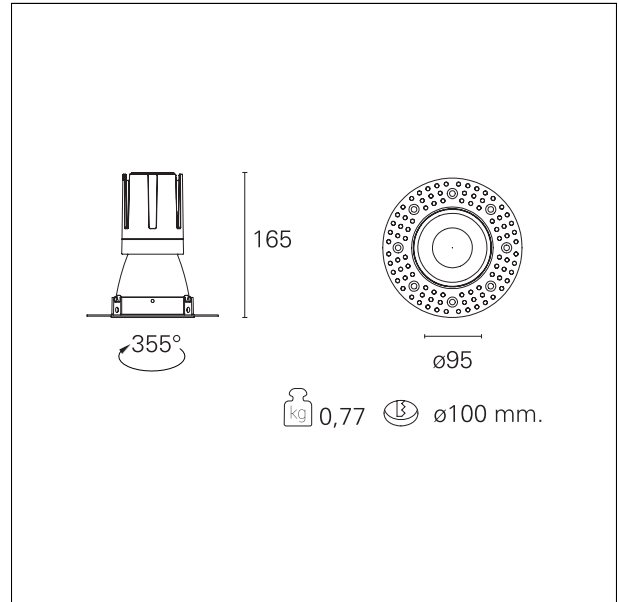

#### DESCRIPTION

Nemo TL is the trimless series of the Nemo family designed for installations in plasterboard false ceilings with no visible edge. Models up to 24W are equipped with a pre-drilled fixed frame for direct fixing of the luminaire to the false ceiling; The 33W and 42W models are equipped with height-adjustable fixing frame. Nemo TL Comfort is the solution for installations with maximum visual comfort; thanks to its 48 ° cut off, the TL Comfort version of the Nemo series guarantees maximum control of direct glare. The lighting modules are all equipped with the latest generation of LEDs (CRI > 90 and SDCM < 3). The interchangeable secondary reflectors are available in four different satin finishes and allow you to aesthetically characterize the system even after the first installation without changing the lighting performance. The safety cable supplied prevents accidental drops and the "fast plug" connection system to the driver allows quick and safe installation.

#### PRODUCTS CHARACTERISTICS

installation type	<b>trimless recessed</b>
material	<b>Aluminum</b>
Color	<b>Satin</b>
Power	<b>24 W</b>
Lumen output - Full emission	<b>2090 lm</b>
Efficacy	<b>87 lm/W</b>
Diameter	<b>Ø 95 mm.</b>
Dimensions	<b>h 165 mm.</b>
net weight	<b>0,77 kg.</b>

#### HOLE RECESS DIMENSIONS

hole recess diameter	<b>Ø 100 mm.</b>
----------------------	------------------