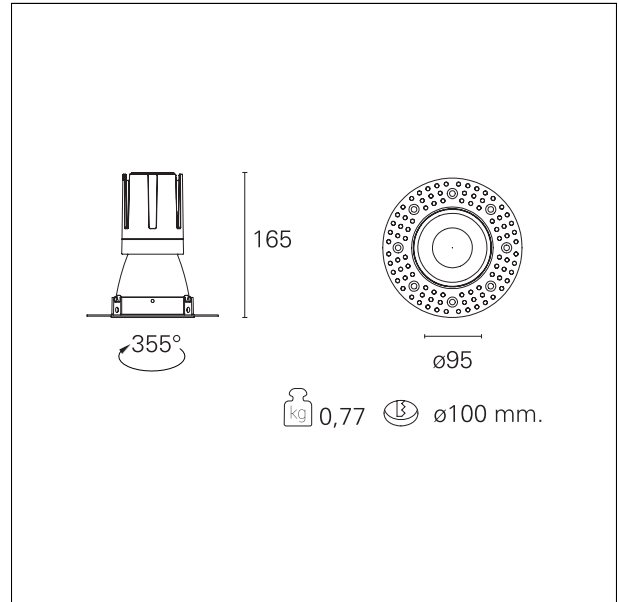

#### DESCRIPTION

Nemo TL is the trimless series of the Nemo family designed for installations in plasterboard false ceilings with no visible edge. Models up to 24W are equipped with a pre-drilled fixed frame for direct fixing of the luminaire to the false ceiling; The 33W and 42W models are equipped with height-adjustable fixing frame. Nemo TL Comfort is the solution for installations with maximum visual comfort; thanks to its 48 ° cut off, the TL Comfort version of the Nemo series guarantees maximum control of direct glare. The lighting modules are all equipped with the latest generation of LEDs (CRI > 90 and SDCM < 3). The interchangeable secondary reflectors are available in four different satin finishes and allow you to aesthetically characterize the system even after the first installation without changing the lighting performance. The safety cable supplied prevents accidental drops and the "fast plug" connection system to the driver allows quick and safe installation.

#### PRODUCTS CHARACTERISTICS

installation type	<b>trimless recessed</b>
material	<b>Aluminum</b>
Color	<b>Satin</b>
Power	<b>24 W</b>
Lumen output - Full emission	<b>2076 lm</b>
Efficacy	<b>87 lm/W</b>
Diameter	<b>Ø 95 mm.</b>
Dimensions	<b>h 165 mm.</b>
net weight	<b>0,77 kg.</b>

#### HOLE RECESS DIMENSIONS

hole recess diameter	<b>Ø 100 mm.</b>
----------------------	------------------