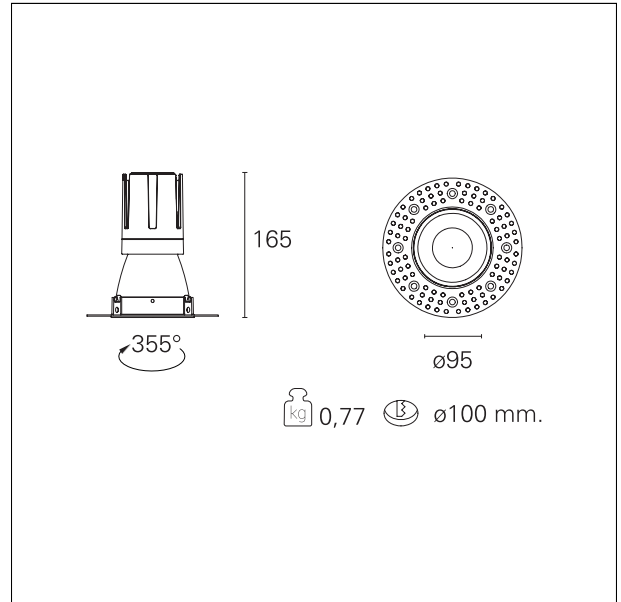

#### DESCRIPTION

Nemo TL is the trimless series of the Nemo family designed for installations in plasterboard false ceilings with no visible edge. Models up to 24W are equipped with a pre-drilled fixed frame for direct fixing of the luminaire to the false ceiling; The 33W and 42W models are equipped with height-adjustable fixing frame. Nemo TL Comfort is the solution for installations with maximum visual comfort; thanks to its 48 ° cut off, the TL Comfort version of the Nemo series guarantees maximum control of direct glare. The lighting modules are all equipped with the latest generation of LEDs (CRI > 90 and SDCM < 3). The interchangeable secondary reflectors are available in four different satin finishes and allow you to aesthetically characterize the system even after the first installation without changing the lighting performance. The safety cable supplied prevents accidental drops and the "fast plug" connection system to the driver allows quick and safe installation.

#### PRODUCTS CHARACTERISTICS

installation type	<b>trimless recessed</b>
material	<b>Aluminum</b>
Color	<b>Satin</b>
Power	<b>24 W</b>
Lumen output - Full emission	<b>2062 lm</b>
Efficacy	<b>86 lm/W</b>
Diameter	<b>Ø 95 mm.</b>
Dimensions	<b>h 165 mm.</b>
net weight	<b>0,77 kg.</b>

#### HOLE RECESS DIMENSIONS

hole recess diameter	<b>Ø 100 mm.</b>
----------------------	------------------