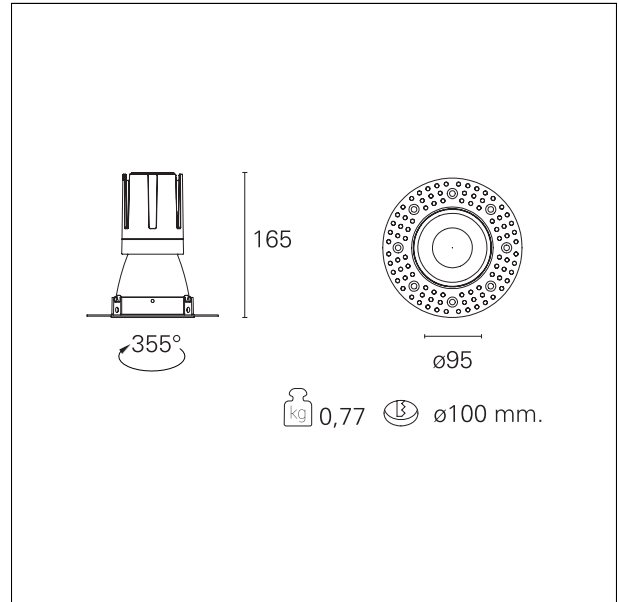

#### DESCRIPTION

Nemo TL is the trimless series of the Nemo family designed for installations in plasterboard false ceilings with no visible edge. Models up to 24W are equipped with a pre-drilled fixed frame for direct fixing of the luminaire to the false ceiling; The 33W and 42W models are equipped with height-adjustable fixing frame. Nemo TL Comfort is the solution for installations with maximum visual comfort; thanks to its 48 ° cut off, the TL Comfort version of the Nemo series guarantees maximum control of direct glare. The lighting modules are all equipped with the latest generation of LEDs (CRI > 90 and SDCM < 3). The interchangeable secondary reflectors are available in four different satin finishes and allow you to aesthetically characterize the system even after the first installation without changing the lighting performance. The safety cable supplied prevents accidental drops and the "fast plug" connection system to the driver allows quick and safe installation.

#### PRODUCTS CHARACTERISTICS

installation type	<b>trimless recessed</b>
material	<b>Aluminum</b>
Color	<b>Satin</b>
Power	<b>24 W</b>
Lumen output - Full emission	<b>2054 lm</b>
Efficacy	<b>86 lm/W</b>
Diameter	<b>Ø 95 mm.</b>
Dimensions	<b>h 165 mm.</b>
net weight	<b>0,77 kg.</b>

#### HOLE RECESS DIMENSIONS

hole recess diameter	<b>Ø 100 mm.</b>
----------------------	------------------