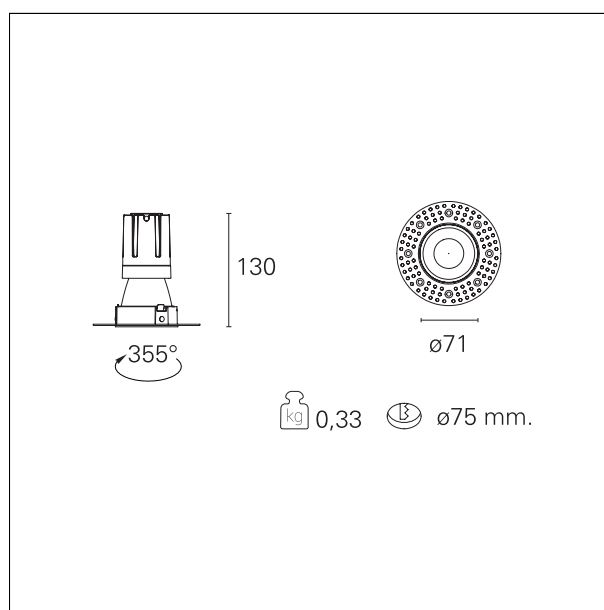

Nemo TL Comfort

RTT22148 - Trimless + Matt Silver Reflector - 15 W - 1450 lumen / 2700 K / CRI >90

DESCRIPTION

Nemo TL is the trimless series of the Nemo family designed for installations in plasterboard false ceilings with no visible edge. Models up to 24W are equipped with a pre-drilled fixed frame for direct fixing of the luminaire to the false ceiling; The 33W and 42W models are equipped with height-adjustable fixing frame. Nemo TL Comfort is the solution for installations with maximum visual comfort; thanks to its 48 ° cut off, the TL Comfort version of the Nemo series guarantees maximum control of direct glare. The lighting modules are all equipped with the latest generation of LEDs (CRI > 90 and SDCM < 3). The interchangeable secondary reflectors are available in four different satin finishes and allow you to aesthetically characterize the system even after the first installation without changing the lighting performance. The safety cable supplied prevents accidental drops and the "fast plug" connection system to the driver allows quick and safe installation.

Switch

On+Off

PRODUCTS CHARACTERISTICS

installation type	trimless recessed
material	Aluminum
Color	Satin
Power	15 W
Lumen output - Full emission	1369 lm
Efficacy	91 lm/W
Diameter	Ø 71 mm.
Dimensions	h 130 mm.
net weight	0,33 kg.

optical compartment IP rate	IP40
recessed compartment IP rate	IP20
IK	IK02

HOLE RECESS DIMENSIONS

hole recess diameter	Ø 75 mm.
----------------------	-----------------

ENERGY CLASSIFICATION

This luminaire contains built-in LED lamps.

luminous effect optic	wide
Beam angle - direct	55°
UGR	≤ 19
Cut Hood	48°

PHOTOMETRIC