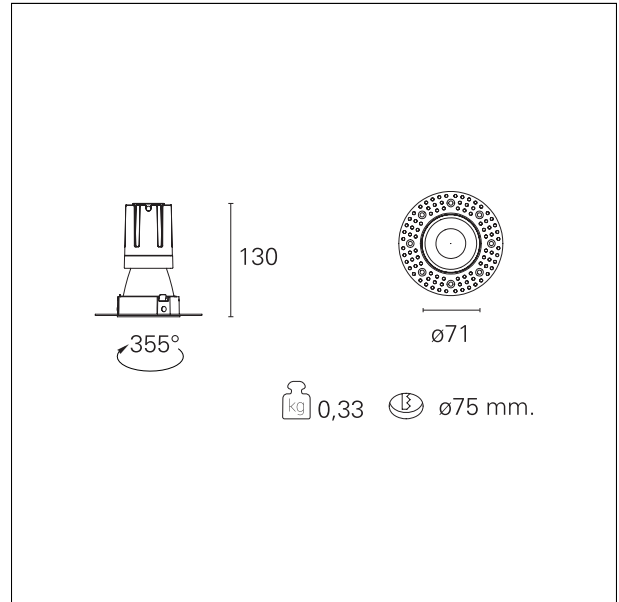

#### DESCRIPTION

Nemo TL is the trimless series of the Nemo family designed for installations in plasterboard false ceilings with no visible edge. Models up to 24W are equipped with a pre-drilled fixed frame for direct fixing of the luminaire to the false ceiling; The 33W and 42W models are equipped with height-adjustable fixing frame. Nemo TL Comfort is the solution for installations with maximum visual comfort; thanks to its 48 ° cut off, the TL Comfort version of the Nemo series guarantees maximum control of direct glare. The lighting modules are all equipped with the latest generation of LEDs (CRI > 90 and SDCM < 3). The interchangeable secondary reflectors are available in four different satin finishes and allow you to aesthetically characterize the system even after the first installation without changing the lighting performance. The safety cable supplied prevents accidental drops and the "fast plug" connection system to the driver allows quick and safe installation.

#### PRODUCTS CHARACTERISTICS

installation type	<b>trimless recessed</b>
material	<b>Aluminum</b>
Color	<b>Satin</b>
Power	<b>15 W</b>
Lumen output - Full emission	<b>1369 lm</b>
Efficacy	<b>91 lm/W</b>
Diameter	<b>Ø 71 mm.</b>
Dimensions	<b>h 130 mm.</b>
net weight	<b>0,33 kg.</b>

#### HOLE RECESS DIMENSIONS

hole recess diameter	<b>Ø 75 mm.</b>
----------------------	-----------------