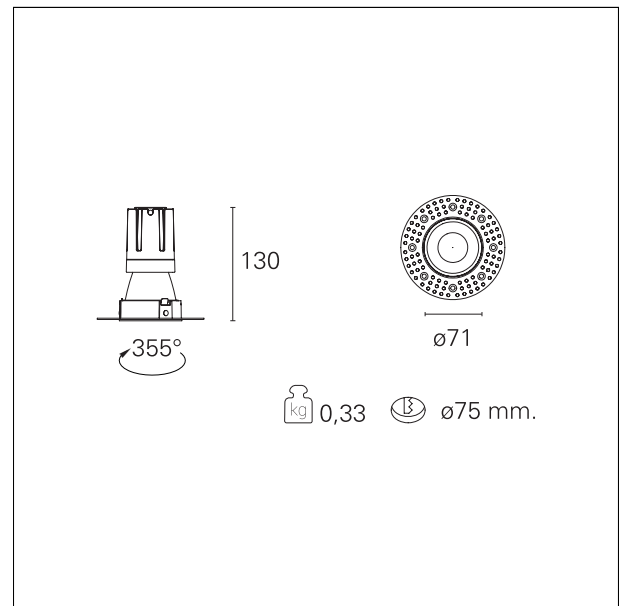

#### DESCRIPTION

Nemo TL is the trimless series of the Nemo family designed for installations in plasterboard false ceilings with no visible edge. Models up to 24W are equipped with a pre-drilled fixed frame for direct fixing of the luminaire to the false ceiling; The 33W and 42W models are equipped with height-adjustable fixing frame. Nemo TL Comfort is the solution for installations with maximum visual comfort; thanks to its 48 ° cut off, the TL Comfort version of the Nemo series guarantees maximum control of direct glare. The lighting modules are all equipped with the latest generation of LEDs (CRI > 90 and SDCM < 3). The interchangeable secondary reflectors are available in four different satin finishes and allow you to aesthetically characterize the system even after the first installation without changing the lighting performance. The safety cable supplied prevents accidental drops and the "fast plug" connection system to the driver allows quick and safe installation.

#### PRODUCTS CHARACTERISTICS

installation type	<b>trimless recessed</b>
material	<b>Aluminum</b>
Color	<b>Satin</b>
Power	<b>15 W</b>
Lumen output - Full emission	<b>1353 lm</b>
Efficacy	<b>90 lm/W</b>
Diameter	<b>Ø 71 mm.</b>
Dimensions	<b>h 130 mm.</b>
net weight	<b>0,33 kg.</b>

#### HOLE RECESS DIMENSIONS

hole recess diameter	<b>Ø 75 mm.</b>
----------------------	-----------------