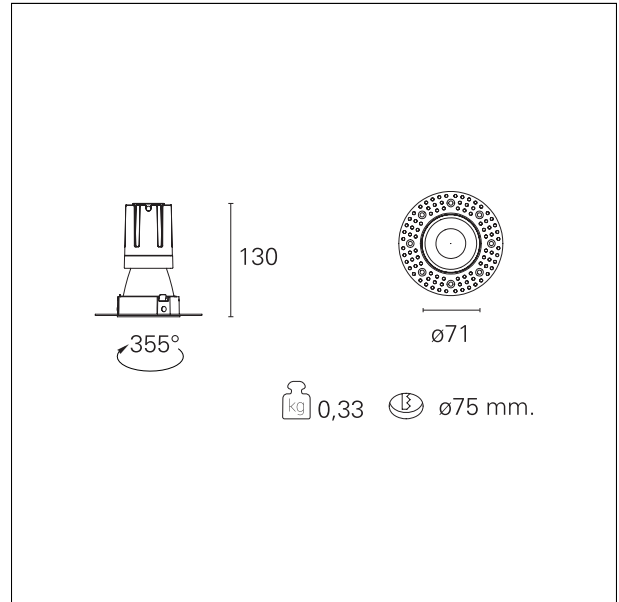

Nemo TL Comfort

RTT22146 - Trimless + Matt Silver Reflector - 15 W - 1450 lumen / 2700 K / CRI >90

DESCRIPTION

Nemo TL is the trimless series of the Nemo family designed for installations in plasterboard false ceilings with no visible edge. Models up to 24W are equipped with a pre-drilled fixed frame for direct fixing of the luminaire to the false ceiling; The 33W and 42W models are equipped with height-adjustable fixing frame. Nemo TL Comfort is the solution for installations with maximum visual comfort; thanks to its 48 ° cut off, the TL Comfort version of the Nemo series guarantees maximum control of direct glare. The lighting modules are all equipped with the latest generation of LEDs (CRI > 90 and SDCM < 3). The interchangeable secondary reflectors are available in four different satin finishes and allow you to aesthetically characterize the system even after the first installation without changing the lighting performance. The safety cable supplied prevents accidental drops and the "fast plug" connection system to the driver allows quick and safe installation.

Switch **On+Off**

PRODUCTS CHARACTERISTICS

installation type	trimless recessed
material	Aluminum
Color	Satin
Power	15 W
Lumen output - Full emission	1349 lm
Efficacy	90 lm/W
Diameter	Ø 71 mm.
Dimensions	h 130 mm.
net weight	0,33 kg.

optical compartment IP rate	IP40
recessed compartment IP rate	IP20
IK	IK02

HOLE RECESS DIMENSIONS

hole recess diameter	Ø 75 mm.
----------------------	-----------------

ENERGY CLASSIFICATION

This luminaire contains built-in LED lamps.

luminous effect optic	flood
Beam angle - direct	24°
UGR	≤ 17
Cut Hood	48°

PHOTOMETRIC