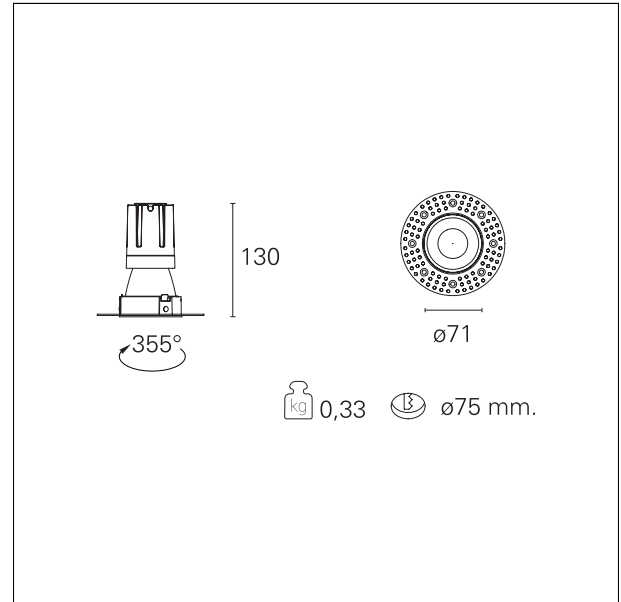

#### DESCRIPTION

Nemo TL is the trimless series of the Nemo family designed for installations in plasterboard false ceilings with no visible edge. Models up to 24W are equipped with a pre-drilled fixed frame for direct fixing of the luminaire to the false ceiling; The 33W and 42W models are equipped with height-adjustable fixing frame. Nemo TL Comfort is the solution for installations with maximum visual comfort; thanks to its 48 ° cut off, the TL Comfort version of the Nemo series guarantees maximum control of direct glare. The lighting modules are all equipped with the latest generation of LEDs (CRI > 90 and SDCM < 3). The interchangeable secondary reflectors are available in four different satin finishes and allow you to aesthetically characterize the system even after the first installation without changing the lighting performance. The safety cable supplied prevents accidental drops and the "fast plug" connection system to the driver allows quick and safe installation.

#### PRODUCTS CHARACTERISTICS

installation type	<b>trimless recessed</b>
material	<b>Aluminum</b>
Color	<b>Satin</b>
Power	<b>15 W</b>
Lumen output - Full emission	<b>1345 lm</b>
Efficacy	<b>90 lm/W</b>
Diameter	<b>Ø 71 mm.</b>
Dimensions	<b>h 130 mm.</b>
net weight	<b>0,33 kg.</b>

#### HOLE RECESS DIMENSIONS

hole recess diameter	<b>Ø 75 mm.</b>
----------------------	-----------------