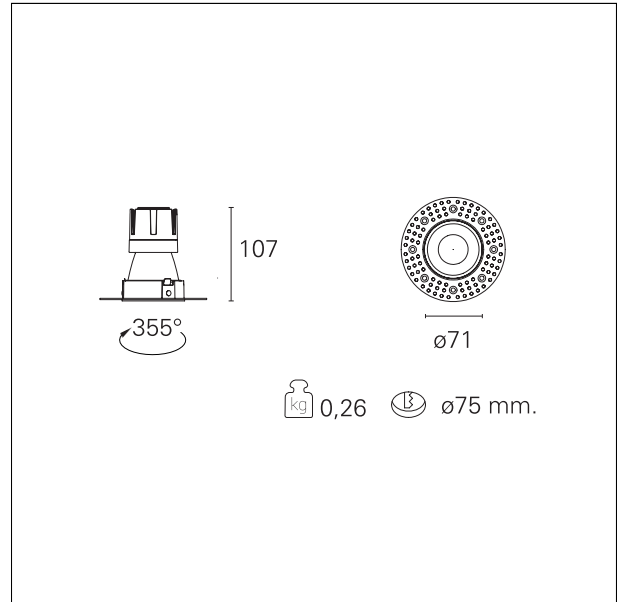

Nemo TL Comfort

RTT22144CA - Trimless + Matt Silver Reflector - 10 W - 920 lumen / 2700 K / CRI >90

DESCRIPTION

Nemo TL is the trimless series of the Nemo family designed for installations in plasterboard false ceilings with no visible edge. Models up to 24W are equipped with a pre-drilled fixed frame for direct fixing of the luminaire to the false ceiling; The 33W and 42W models are equipped with height-adjustable fixing frame. Nemo TL Comfort is the solution for installations with maximum visual comfort; thanks to its 48 ° cut off, the TL Comfort version of the Nemo series guarantees maximum control of direct glare. The lighting modules are all equipped with the latest generation of LEDs (CRI > 90 and SDCM < 3). The interchangeable secondary reflectors are available in four different satin finishes and allow you to aesthetically characterize the system even after the first installation without changing the lighting performance. The safety cable supplied prevents accidental drops and the "fast plug" connection system to the driver allows quick and safe installation.

Switch

Casambi

PRODUCTS CHARACTERISTICS

installation type	trimless recessed
material	Aluminum
Color	Satin
Power	10 W
Lumen output - Full emission	886 lm
Efficacy	89 lm/W
Diameter	Ø 71 mm.
Dimensions	h 107 mm.
net weight	0,26 kg.

optical compartment IP rate	IP40
recessed compartment IP rate	IP20
IK	IK02

HOLE RECESS DIMENSIONS

hole recess diameter	Ø 75 mm.
----------------------	-----------------

ENERGY CLASSIFICATION

This luminaire contains built-in LED lamps.

luminous effect optic	wide
Beam angle - direct	55°
UGR	≤ 17
Cut Hood	48°

PHOTOMETRIC