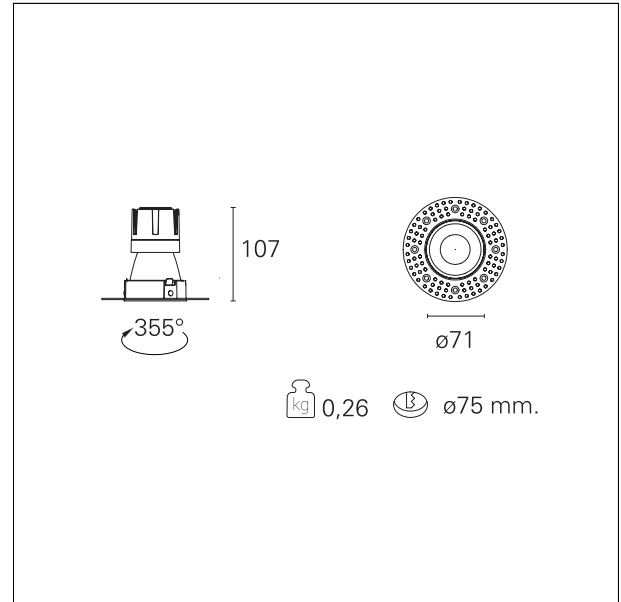

Nemo TL Comfort

RTT22143CA - Trimless + Matt Silver Reflector - 10 W - 920 lumen / 2700 K / CRI >90

DESCRIPTION

Nemo TL is the trimless series of the Nemo family designed for installations in plasterboard false ceilings with no visible edge. Models up to 24W are equipped with a pre-drilled fixed frame for direct fixing of the luminaire to the false ceiling; The 33W and 42W models are equipped with height-adjustable fixing frame. Nemo TL Comfort is the solution for installations with maximum visual comfort; thanks to its 48 ° cut off, the TL Comfort version of the Nemo series guarantees maximum control of direct glare. The lighting modules are all equipped with the latest generation of LEDs (CRI > 90 and SDCM < 3). The interchangeable secondary reflectors are available in four different satin finishes and allow you to aesthetically characterize the system even after the first installation without changing the lighting performance. The safety cable supplied prevents accidental drops and the "fast plug" connection system to the driver allows quick and safe installation.

Switch

Casambi

PRODUCTS CHARACTERISTICS

installation type	trimless recessed
material	Aluminum
Color	Satin
Power	10 W
Lumen output - Full emission	879 lm
Efficacy	88 lm/W
Diameter	Ø 71 mm.
Dimensions	h 107 mm.
net weight	0,26 kg.

optical compartment IP rate	IP40
recessed compartment IP rate	IP20
IK	IK02

HOLE RECESS DIMENSIONS

hole recess diameter	Ø 75 mm.
----------------------	-----------------

ENERGY CLASSIFICATION

This luminaire contains built-in LED lamps.

luminous effect	flood
optic	38°
Beam angle - direct	38°
UGR	≤ 17
Cut Hood	48°

PHOTOMETRIC