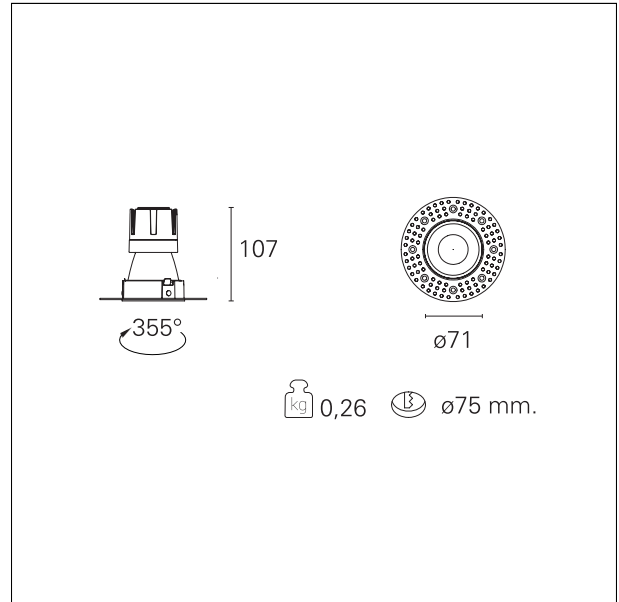

Nemo TL Comfort

RTT22142 - Trimless + Matt Silver Reflector - 10 W - 920 lumen / 2700 K / CRI >90

DESCRIPTION

Nemo TL is the trimless series of the Nemo family designed for installations in plasterboard false ceilings with no visible edge. Models up to 24W are equipped with a pre-drilled fixed frame for direct fixing of the luminaire to the false ceiling; The 33W and 42W models are equipped with height-adjustable fixing frame. Nemo TL Comfort is the solution for installations with maximum visual comfort; thanks to its 48 ° cut off, the TL Comfort version of the Nemo series guarantees maximum control of direct glare. The lighting modules are all equipped with the latest generation of LEDs (CRI > 90 and SDCM < 3). The interchangeable secondary reflectors are available in four different satin finishes and allow you to aesthetically characterize the system even after the first installation without changing the lighting performance. The safety cable supplied prevents accidental drops and the "fast plug" connection system to the driver allows quick and safe installation.

Switch

On÷Off

PRODUCTS CHARACTERISTICS

installation type	trimless recessed
material	Aluminum
Color	Satin
Power	10 W
Lumen output - Full emission	882 lm
Efficacy	88 lm/W
Diameter	Ø 71 mm.
Dimensions	h 107 mm.
net weight	0,26 kg.

optical compartment IP rate	IP40
recessed compartment IP rate	IP20
IK	IK02

HOLE RECESS DIMENSIONS

hole recess diameter	Ø 75 mm.
----------------------	-----------------

ENERGY CLASSIFICATION

This luminaire contains built-in LED lamps.

luminous effect	flood
optic	24°
Beam angle - direct	24°
UGR	≤ 17
Cut Hood	48°

PHOTOMETRIC