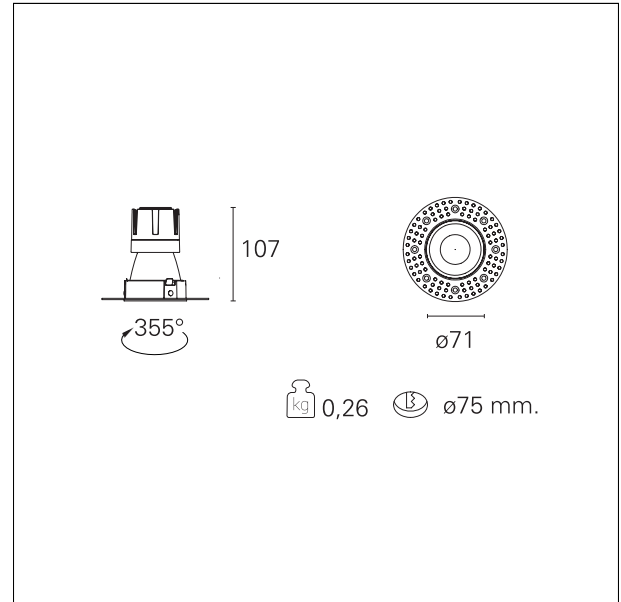

Nemo TL Comfort

RTT22142PD - Trimless + Matt Silver Reflector - 10 W - 920 lumen / 2700 K / CRI >90

DESCRIPTION

Nemo TL is the trimless series of the Nemo family designed for installations in plasterboard false ceilings with no visible edge. Models up to 24W are equipped with a pre-drilled fixed frame for direct fixing of the luminaire to the false ceiling; The 33W and 42W models are equipped with height-adjustable fixing frame. Nemo TL Comfort is the solution for installations with maximum visual comfort; thanks to its 48 ° cut off, the TL Comfort version of the Nemo series guarantees maximum control of direct glare. The lighting modules are all equipped with the latest generation of LEDs (CRI > 90 and SDCM < 3). The interchangeable secondary reflectors are available in four different satin finishes and allow you to aesthetically characterize the system even after the first installation without changing the lighting performance. The safety cable supplied prevents accidental drops and the "fast plug" connection system to the driver allows quick and safe installation.

Switch

Pan Digital

PRODUCTS CHARACTERISTICS

installation type	trimless recessed
material	Aluminum
Color	Satin
Power	10 W
Lumen output - Full emission	882 lm
Efficacy	88 lm/W
Diameter	Ø 71 mm.
Dimensions	h 107 mm.
net weight	0,26 kg.

optical compartment IP rate	IP40
recessed compartment IP rate	IP20
IK	IK02

HOLE RECESS DIMENSIONS

hole recess diameter	Ø 75 mm.
----------------------	-----------------

ENERGY CLASSIFICATION

This luminaire contains built-in LED lamps.

RTT22142PD - Trimless + Matt Silver Reflector - 10 W - 920 lumen / 2700 K / CRI >90

luminous effect optic	flood
Beam angle - direct	24°
UGR	≤ 17
Cut Hood	48°

PHOTOMETRIC