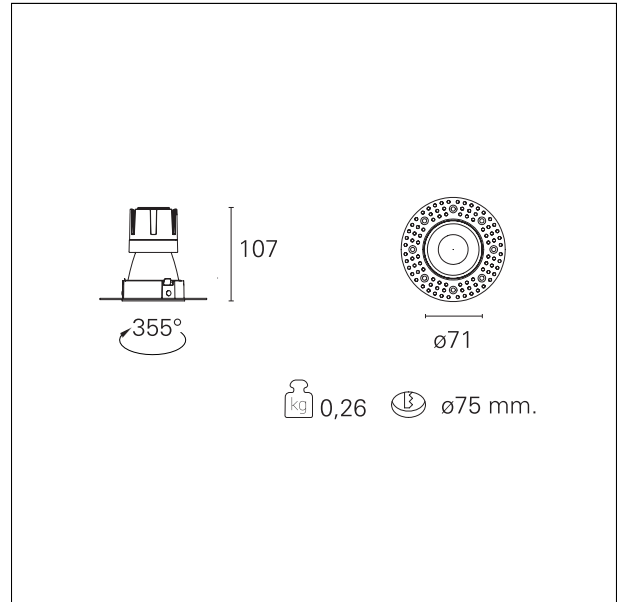

#### DESCRIPTION

Nemo TL is the trimless series of the Nemo family designed for installations in plasterboard false ceilings with no visible edge. Models up to 24W are equipped with a pre-drilled fixed frame for direct fixing of the luminaire to the false ceiling; The 33W and 42W models are equipped with height-adjustable fixing frame. Nemo TL Comfort is the solution for installations with maximum visual comfort; thanks to its 48 ° cut off, the TL Comfort version of the Nemo series guarantees maximum control of direct glare. The lighting modules are all equipped with the latest generation of LEDs (CRI > 90 and SDCM < 3). The interchangeable secondary reflectors are available in four different satin finishes and allow you to aesthetically characterize the system even after the first installation without changing the lighting performance. The safety cable supplied prevents accidental drops and the "fast plug" connection system to the driver allows quick and safe installation.

#### PRODUCTS CHARACTERISTICS

installation type	<b>trimless recessed</b>
material	<b>Aluminum</b>
Color	<b>Satin</b>
Power	<b>10 W</b>
Lumen output - Full emission	<b>882 lm</b>
Efficacy	<b>88 lm/W</b>
Diameter	<b>Ø 71 mm.</b>
Dimensions	<b>h 107 mm.</b>
net weight	<b>0,26 kg.</b>

#### HOLE RECESS DIMENSIONS

hole recess diameter	<b>Ø 75 mm.</b>
----------------------	-----------------