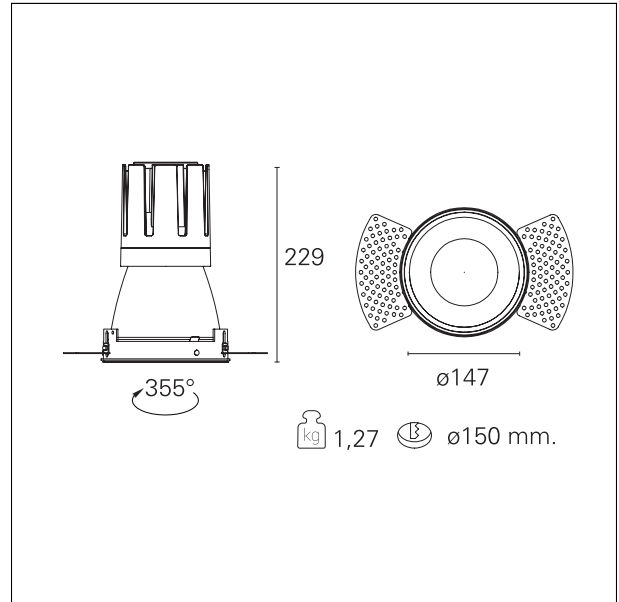

Nemo TL Comfort

RTT22140 - Trimless + Matt Silver Reflector - 42 W - 3800 lumen / 4000 K / CRI >90

DESCRIPTION

Nemo TL is the trimless series of the Nemo family designed for installations in plasterboard false ceilings with no visible edge. Models up to 24W are equipped with a pre-drilled fixed frame for direct fixing of the luminaire to the false ceiling; The 33W and 42W models are equipped with height-adjustable fixing frame. Nemo TL Comfort is the solution for installations with maximum visual comfort; thanks to its 48 ° cut off, the TL Comfort version of the Nemo series guarantees maximum control of direct glare. The lighting modules are all equipped with the latest generation of LEDs (CRI > 90 and SDCM < 3). The interchangeable secondary reflectors are available in four different satin finishes and allow you to aesthetically characterize the system even after the first installation without changing the lighting performance. The safety cable supplied prevents accidental drops and the "fast plug" connection system to the driver allows quick and safe installation.

Switch

On÷Off

PRODUCTS CHARACTERISTICS

installation type	trimless recessed
material	Aluminum
Color	Satin
Power	42 W
Lumen output - Full emission	3844 lm
Efficacy	92 lm/W
Diameter	Ø 147 mm.
Dimensions	h 229 mm.
net weight	1,27 kg.

optical compartment IP rate	IP40
recessed compartment IP rate	IP20
IK	IK02

HOLE RECESS DIMENSIONS

hole recess diameter	Ø 150 mm.
----------------------	------------------

ENERGY CLASSIFICATION

This luminaire contains built-in LED lamps.

luminous effect optic	wide
Beam angle - direct	55°
UGR	≤ 21
Cut Hood	48°

PHOTOMETRIC