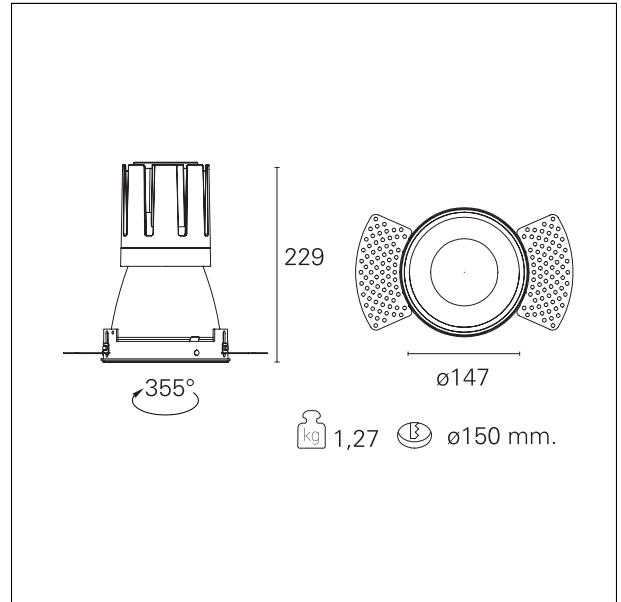

Nemo TL Comfort

RTT22139CA - Trimless + Matt Silver Reflector - 42 W - 3800 lumen / 3000 K / CRI >90

DESCRIPTION

Nemo TL is the trimless series of the Nemo family designed for installations in plasterboard false ceilings with no visible edge. Models up to 24W are equipped with a pre-drilled fixed frame for direct fixing of the luminaire to the false ceiling; The 33W and 42W models are equipped with height-adjustable fixing frame. Nemo TL Comfort is the solution for installations with maximum visual comfort; thanks to its 48 ° cut off, the TL Comfort version of the Nemo series guarantees maximum control of direct glare. The lighting modules are all equipped with the latest generation of LEDs (CRI > 90 and SDCM < 3). The interchangeable secondary reflectors are available in four different satin finishes and allow you to aesthetically characterize the system even after the first installation without changing the lighting performance. The safety cable supplied prevents accidental drops and the "fast plug" connection system to the driver allows quick and safe installation.

Switch

Casambi

PRODUCTS CHARACTERISTICS

installation type	trimless recessed
material	Aluminum
Color	Satin
Power	42 W
Lumen output - Full emission	3786 lm
Efficacy	90 lm/W
Diameter	Ø 147 mm.
Dimensions	h 229 mm.
net weight	1,27 kg.

optical compartment IP rate	IP40
recessed compartment IP rate	IP20
IK	IK02

HOLE RECESS DIMENSIONS

hole recess diameter	Ø 150 mm.
----------------------	------------------

ENERGY CLASSIFICATION

This luminaire contains built-in LED lamps.

luminous effect optic	wide
Beam angle - direct	55°
UGR	≤ 21
Cut Hood	48°

PHOTOMETRIC