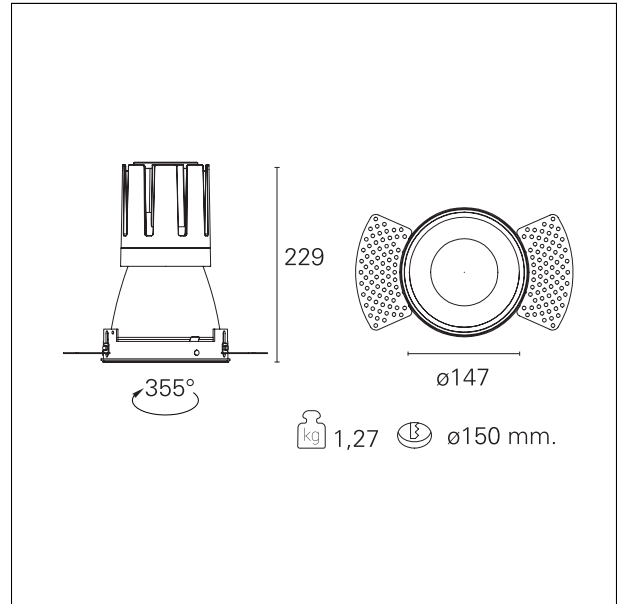

#### DESCRIPTION

Nemo TL is the trimless series of the Nemo family designed for installations in plasterboard false ceilings with no visible edge. Models up to 24W are equipped with a pre-drilled fixed frame for direct fixing of the luminaire to the false ceiling; The 33W and 42W models are equipped with height-adjustable fixing frame. Nemo TL Comfort is the solution for installations with maximum visual comfort; thanks to its 48 ° cut off, the TL Comfort version of the Nemo series guarantees maximum control of direct glare. The lighting modules are all equipped with the latest generation of LEDs (CRI > 90 and SDCM < 3). The interchangeable secondary reflectors are available in four different satin finishes and allow you to aesthetically characterize the system even after the first installation without changing the lighting performance. The safety cable supplied prevents accidental drops and the "fast plug" connection system to the driver allows quick and safe installation.

#### PRODUCTS CHARACTERISTICS

installation type	<b>trimless recessed</b>
material	<b>Aluminum</b>
Color	<b>Satin</b>
Power	<b>42 W</b>
Lumen output - Full emission	<b>3834 lm</b>
Efficacy	<b>91 lm/W</b>
Diameter	<b>Ø 147 mm.</b>
Dimensions	<b>h 229 mm.</b>
net weight	<b>1,27 kg.</b>

#### HOLE RECESS DIMENSIONS

hole recess diameter	<b>Ø 150 mm.</b>
----------------------	------------------