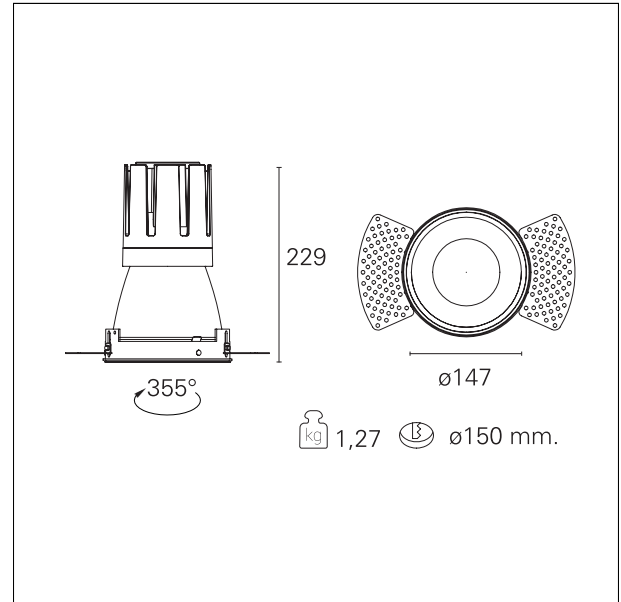

Nemo TL Comfort

RTT2138DM - Trimless + Matt Silver Reflector - 42 W - 3800 lumen / 4000 K / CRI >90

DESCRIPTION

Nemo TL is the trimless series of the Nemo family designed for installations in plasterboard false ceilings with no visible edge. Models up to 24W are equipped with a pre-drilled fixed frame for direct fixing of the luminaire to the false ceiling; The 33W and 42W models are equipped with height-adjustable fixing frame. Nemo TL Comfort is the solution for installations with maximum visual comfort; thanks to its 48 ° cut off, the TL Comfort version of the Nemo series guarantees maximum control of direct glare. The lighting modules are all equipped with the latest generation of LEDs (CRI > 90 and SDCM < 3). The interchangeable secondary reflectors are available in four different satin finishes and allow you to aesthetically characterize the system even after the first installation without changing the lighting performance. The safety cable supplied prevents accidental drops and the "fast plug" connection system to the driver allows quick and safe installation.

Switch **1...10V / Push**

PRODUCTS CHARACTERISTICS

| | |
|------------------------------|--------------------------|
| installation type | trimless recessed |
| material | Aluminum |
| Color | Satin |
| Power | 42 W |
| Lumen output - Full emission | 3834 lm |
| Efficacy | 91 lm/W |
| Diameter | Ø 147 mm. |
| Dimensions | h 229 mm. |
| net weight | 1,27 kg. |

MECHANICAL CHARACTERISTICS

| | |
|------------------------------|-------------|
| optical compartment IP rate | IP40 |
| recessed compartment IP rate | IP20 |
| IK | IK02 |

HOLE RECESS DIMENSIONS

| | |
|----------------------|------------------|
| hole recess diameter | Ø 150 mm. |
|----------------------|------------------|