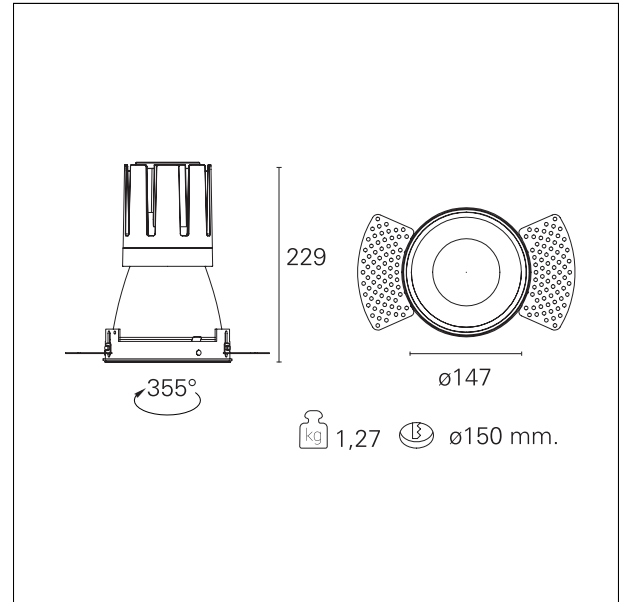

Nemo TL Comfort

RTT22137PD - Trimless + Matt Silver Reflector - 42 W - 3800 lumen / 3000 K / CRI >90

DESCRIPTION

Nemo TL is the trimless series of the Nemo family designed for installations in plasterboard false ceilings with no visible edge. Models up to 24W are equipped with a pre-drilled fixed frame for direct fixing of the luminaire to the false ceiling; The 33W and 42W models are equipped with height-adjustable fixing frame. Nemo TL Comfort is the solution for installations with maximum visual comfort; thanks to its 48 ° cut off, the TL Comfort version of the Nemo series guarantees maximum control of direct glare. The lighting modules are all equipped with the latest generation of LEDs (CRI > 90 and SDCM < 3). The interchangeable secondary reflectors are available in four different satin finishes and allow you to aesthetically characterize the system even after the first installation without changing the lighting performance. The safety cable supplied prevents accidental drops and the "fast plug" connection system to the driver allows quick and safe installation.

Switch

Pan Digital

PRODUCTS CHARACTERISTICS

| | |
|------------------------------|--------------------------|
| installation type | trimless recessed |
| material | Aluminum |
| Color | Satin |
| Power | 42 W |
| Lumen output - Full emission | 3780 lm |
| Efficacy | 90 lm/W |
| Diameter | Ø 147 mm. |
| Dimensions | h 229 mm. |
| net weight | 1,27 kg. |

MECHANICAL CHARACTERISTICS

| | |
|------------------------------|-------------|
| optical compartment IP rate | IP40 |
| recessed compartment IP rate | IP20 |
| IK | IK02 |

HOLE RECESS DIMENSIONS

| | |
|----------------------|------------------|
| hole recess diameter | Ø 150 mm. |
|----------------------|------------------|