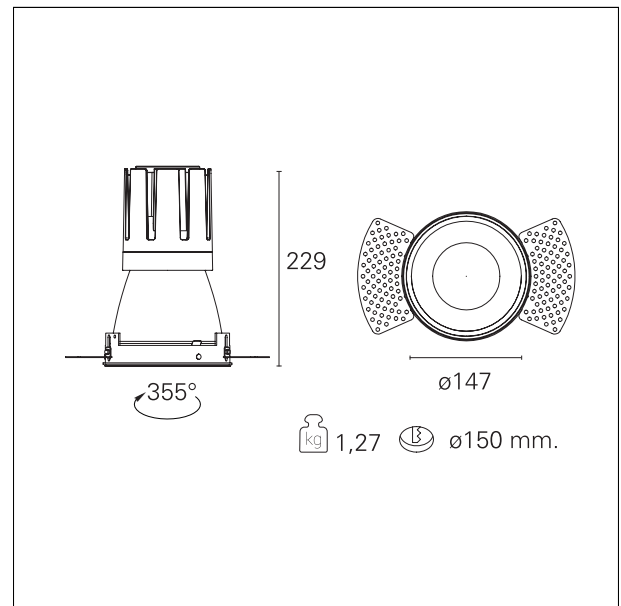

#### DESCRIPTION

Nemo TL is the trimless series of the Nemo family designed for installations in plasterboard false ceilings with no visible edge. Models up to 24W are equipped with a pre-drilled fixed frame for direct fixing of the luminaire to the false ceiling; The 33W and 42W models are equipped with height-adjustable fixing frame. Nemo TL Comfort is the solution for installations with maximum visual comfort; thanks to its 48 ° cut off, the TL Comfort version of the Nemo series guarantees maximum control of direct glare. The lighting modules are all equipped with the latest generation of LEDs (CRI > 90 and SDCM < 3). The interchangeable secondary reflectors are available in four different satin finishes and allow you to aesthetically characterize the system even after the first installation without changing the lighting performance. The safety cable supplied prevents accidental drops and the "fast plug" connection system to the driver allows quick and safe installation.

#### PRODUCTS CHARACTERISTICS

installation type	<b>trimless recessed</b>
material	<b>Aluminum</b>
Color	<b>Satin</b>
Power	<b>42 W</b>
Lumen output - Full emission	<b>3780 lm</b>
Efficacy	<b>90 lm/W</b>
Diameter	<b>Ø 147 mm.</b>
Dimensions	<b>h 229 mm.</b>
net weight	<b>1,27 kg.</b>

#### HOLE RECESS DIMENSIONS

hole recess diameter	<b>Ø 150 mm.</b>
----------------------	------------------