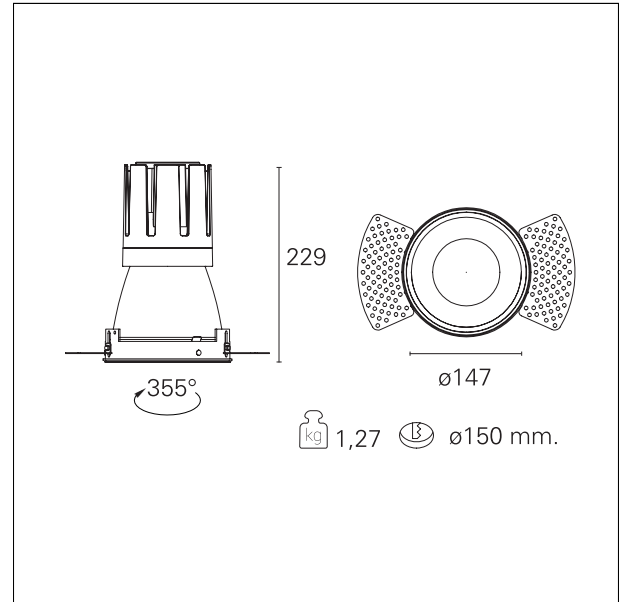

Nemo TL Comfort

RTT2136DM - Trimless + Matt Silver Reflector - 42 W - 3800 lumen / 4000 K / CRI >90

DESCRIPTION

Nemo TL is the trimless series of the Nemo family designed for installations in plasterboard false ceilings with no visible edge. Models up to 24W are equipped with a pre-drilled fixed frame for direct fixing of the luminaire to the false ceiling; The 33W and 42W models are equipped with height-adjustable fixing frame. Nemo TL Comfort is the solution for installations with maximum visual comfort; thanks to its 48 ° cut off, the TL Comfort version of the Nemo series guarantees maximum control of direct glare. The lighting modules are all equipped with the latest generation of LEDs (CRI > 90 and SDCM < 3). The interchangeable secondary reflectors are available in four different satin finishes and allow you to aesthetically characterize the system even after the first installation without changing the lighting performance. The safety cable supplied prevents accidental drops and the "fast plug" connection system to the driver allows quick and safe installation.

Switch **1...10V / Push**

PRODUCTS CHARACTERISTICS

installation type	trimless recessed
material	Aluminum
Color	Satin
Power	42 W
Lumen output - Full emission	3824 lm
Efficacy	91 lm/W
Diameter	Ø 147 mm.
Dimensions	h 229 mm.
net weight	1,27 kg.

ELECTRICAL CHARACTERISTICS

feeding	220÷240 V
driver	1...10V / Push
Insulation class	Class II

Nemo TL Comfort

RTT2136DM - Trimless + Matt Silver Reflector - 42 W - 3800 lumen / 4000 K / CRI >90

MECHANICAL CHARACTERISTICS

optical compartment IP rate	IP40
recessed compartment IP rate	IP20
IK	IK02

HOLE RECESS DIMENSIONS

hole recess diameter	Ø 150 mm.
----------------------	------------------

ENERGY CLASSIFICATION

This luminaire contains built-in LED lamps.