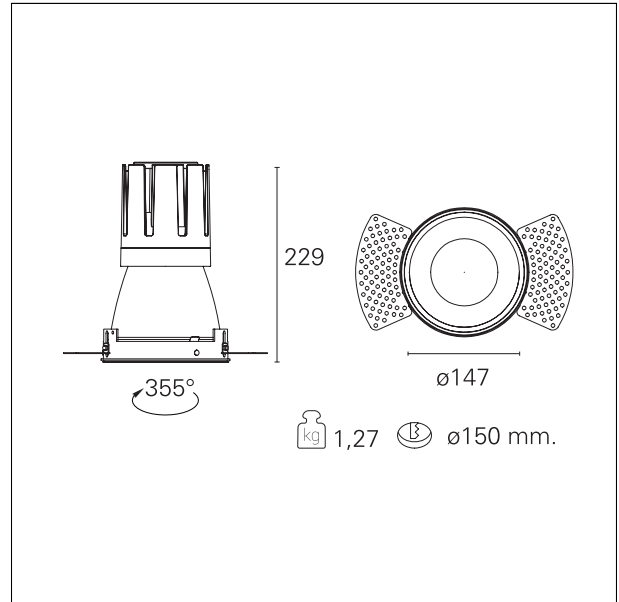

#### DESCRIPTION

Nemo TL is the trimless series of the Nemo family designed for installations in plasterboard false ceilings with no visible edge. Models up to 24W are equipped with a pre-drilled fixed frame for direct fixing of the luminaire to the false ceiling; The 33W and 42W models are equipped with height-adjustable fixing frame. Nemo TL Comfort is the solution for installations with maximum visual comfort; thanks to its 48 ° cut off, the TL Comfort version of the Nemo series guarantees maximum control of direct glare. The lighting modules are all equipped with the latest generation of LEDs (CRI > 90 and SDCM < 3). The interchangeable secondary reflectors are available in four different satin finishes and allow you to aesthetically characterize the system even after the first installation without changing the lighting performance. The safety cable supplied prevents accidental drops and the "fast plug" connection system to the driver allows quick and safe installation.

#### PRODUCTS CHARACTERISTICS

installation type	<b>trimless recessed</b>
material	<b>Aluminum</b>
Color	<b>Satin</b>
Power	<b>42 W</b>
Lumen output - Full emission	<b>3768 lm</b>
Efficacy	<b>90 lm/W</b>
Diameter	<b>Ø 147 mm.</b>
Dimensions	<b>h 229 mm.</b>
net weight	<b>1,27 kg.</b>

#### HOLE RECESS DIMENSIONS

hole recess diameter	<b>Ø 150 mm.</b>
----------------------	------------------